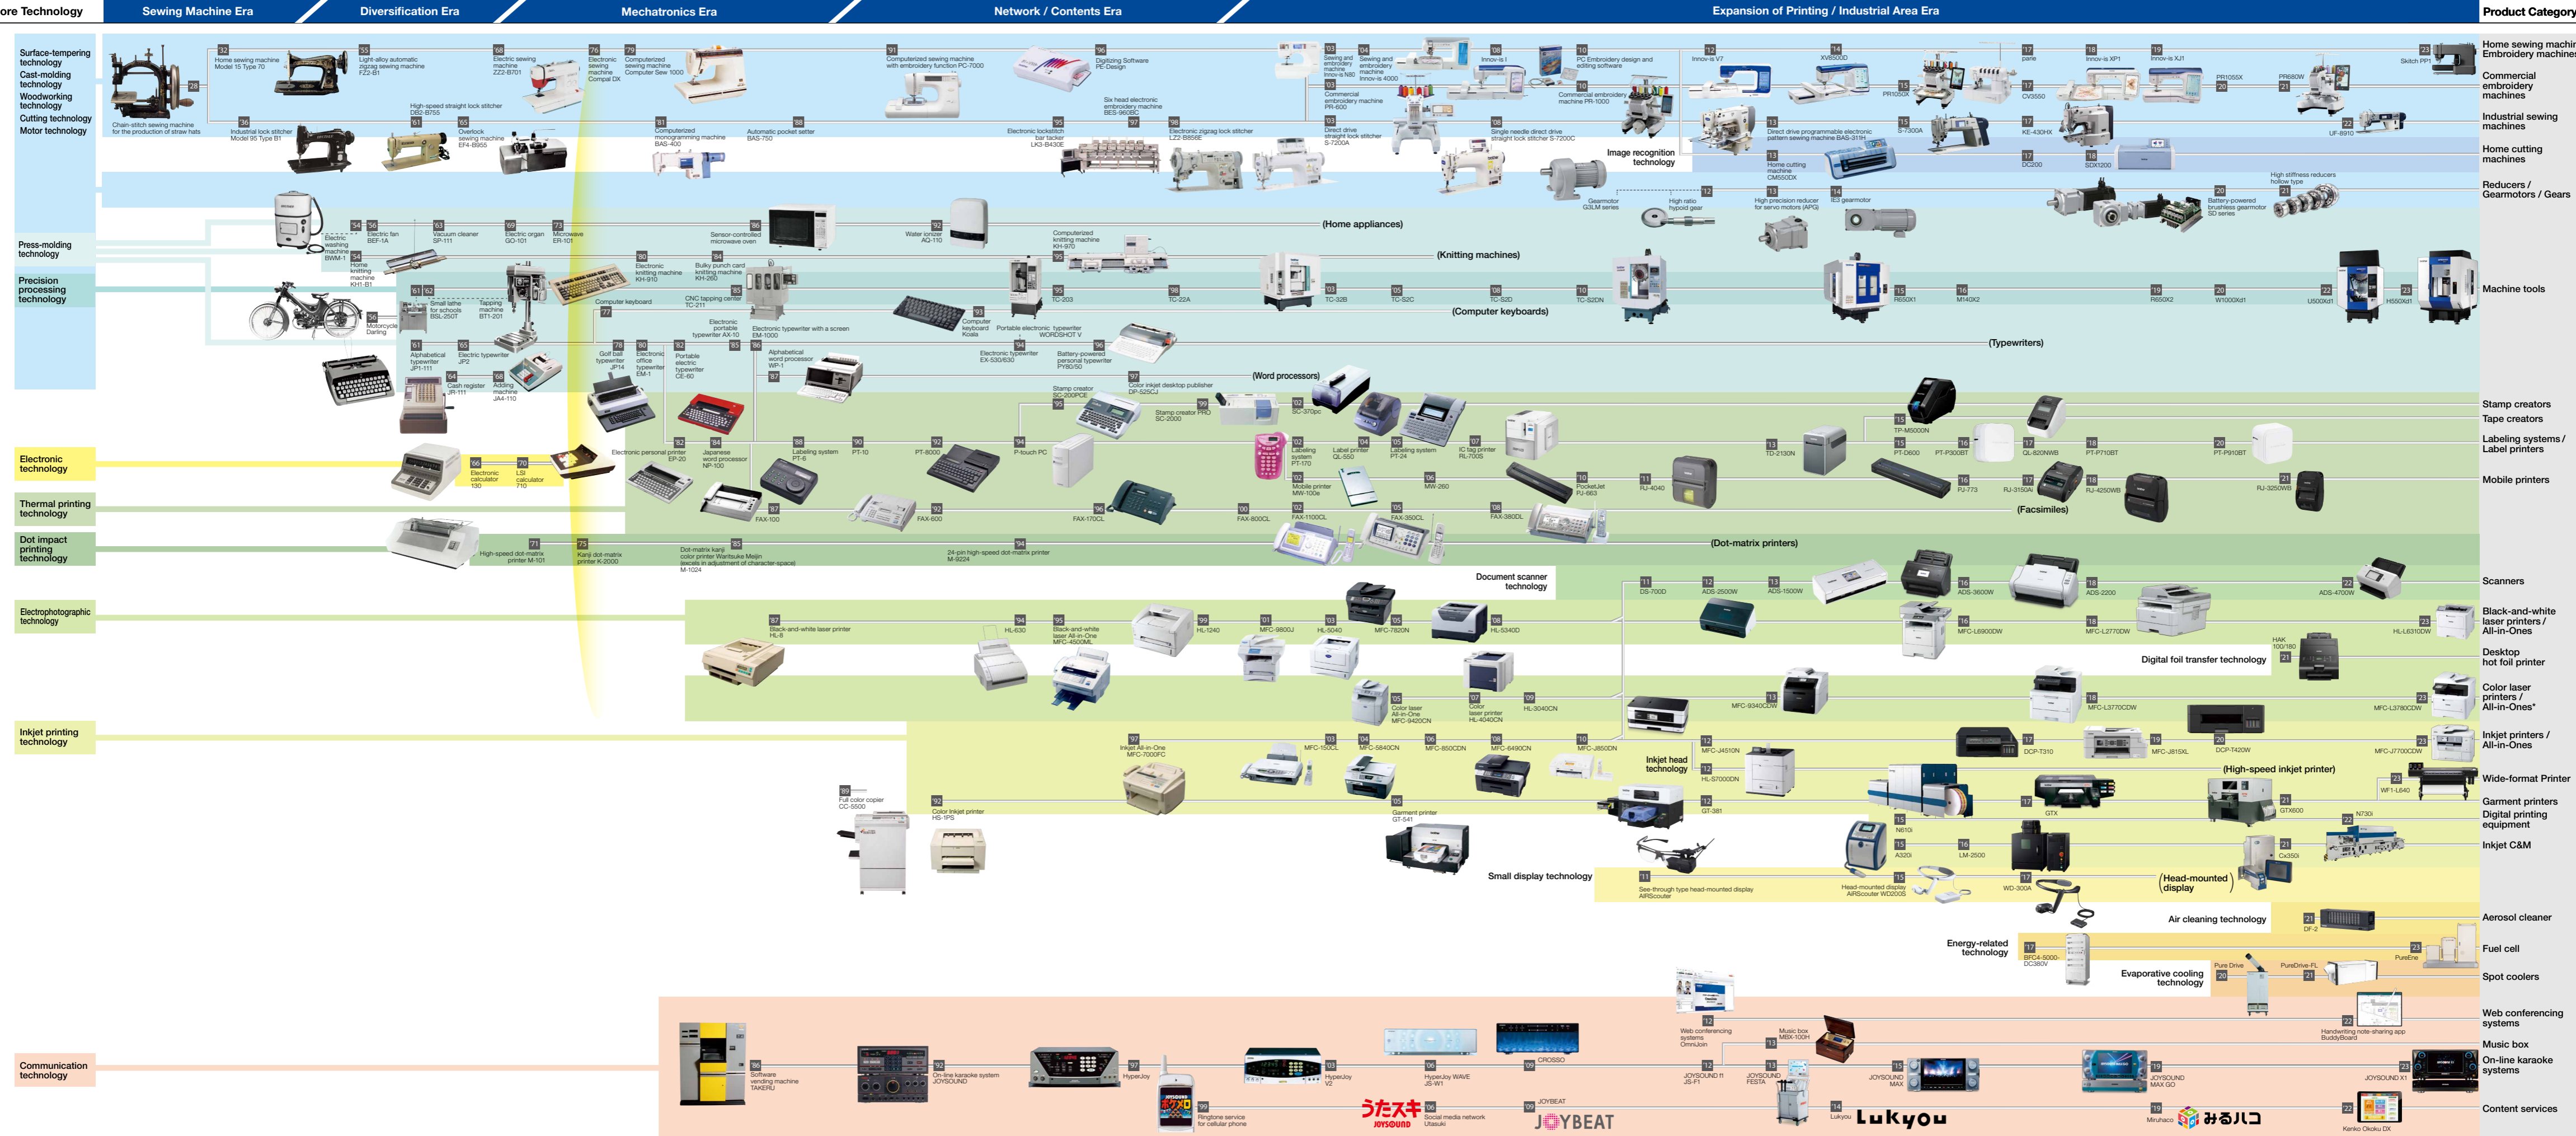

# Product and Technology Timeline

1920 1930 1940 1950 1960 1970 1980 1990 2000 2010 2022 2023

\* including LED system  
 ( ) Products in parentheses are not currently manufactured.