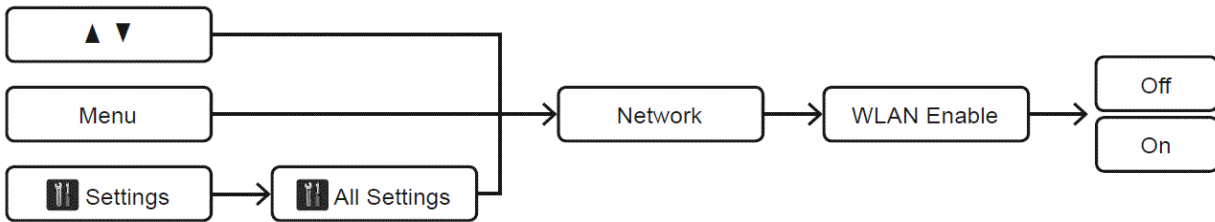

Information for compliance with Commission Regulation 801/2013

Model Name: DCP-9015CDW, DCP-9017CDW

Network Port	Power consumption		Default Timer Values	
	Networked Standby mode	Off mode	To Networked Standby mode	To Off mode
USB	1.3W	0.1W	9min	69min
Wi-Fi	1.7W	N/A	9min	N/A
All network ports activated and connected	1.8W	N/A	9min	N/A

How to enable/disable Wireless LAN

To turn on or off the wireless network connection, press the following buttons on your control panel or LCD.

Note:

Depending on your machine, you may need to press the OK button to select the option.
The message above may be slightly different from the actual message displayed.