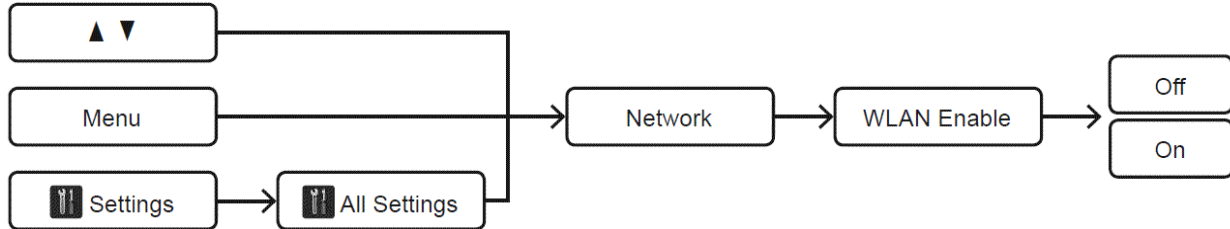

## Information for compliance with Commission Regulation 801/2013

Model Name: MFC-L2700DW

Network Port	Power consumption		Default Timer Values	
	Networked Standby mode	Off mode	To Networked Standby mode	To Off mode
Ethernet	1.1W	N/A	11min	N/A
USB	1.1W	0.1W	11min	71min
Wi-Fi	2.6W	N/A	11min	N/A
Telecom(FAX)	1.0W	N/A	11min	N/A
All network ports activated and connected	2.7W	N/A	11min	N/A

### How to enable/disable Wireless LAN

To turn on or off the wireless network connection, press the following buttons on your control panel or LCD.