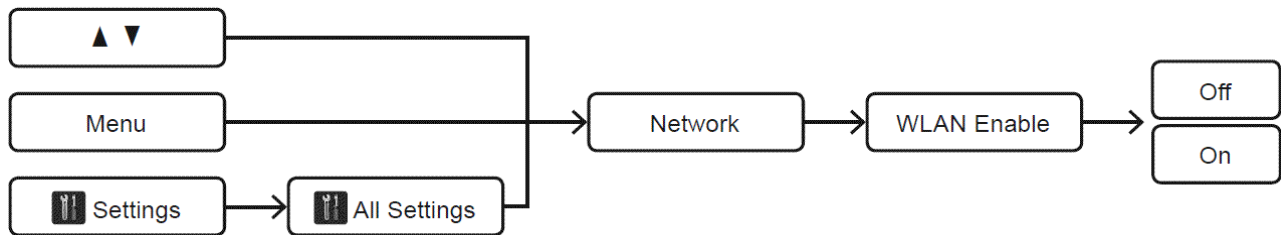

Information for compliance with Commission Regulation 801/2013

Model Name: MFC-9330CDW

Network Port	Power consumption		Default Timer Values	
	Networked Standby mode	Off mode	To Networked Standby mode	To Off mode
Ethernet	1.6W	N/A	9min	N/A
USB	1.7W	0.1W	9min	489min
Wi-Fi	2.2W	N/A	9min	N/A
Telecom(FAX)	1.6W	N/A	9min	N/A
All network ports activated and connected	2.3W	N/A	9min	N/A

How to enable/disable Wireless LAN

To turn on or off the wireless network connection, press the following buttons on your control panel or LCD.

Note:

Depending on your machine, you may need to press the **OK** button to select the option. The message above may be slightly different from the actual message displayed.