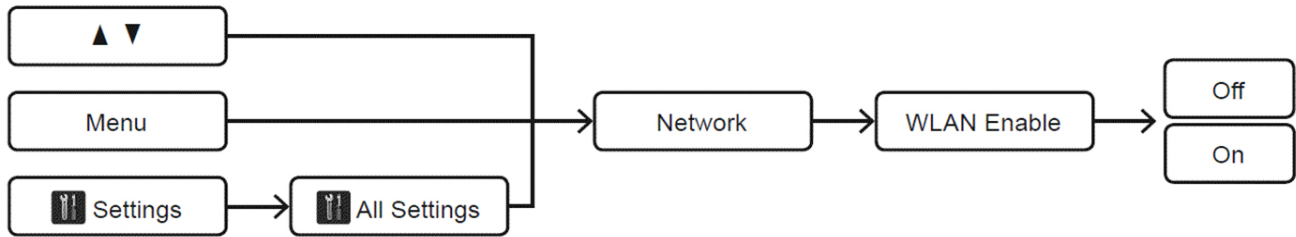

## Information for compliance with Commission Regulation 801/2013

Model Name: HL-L9310CDWTT, HL-L9310CDWT, HL-L9310CDW, HL-L8360CDW

Network Port	Power consumption		Default Timer Values	
	Networked Standby mode	Off mode	To Networked Standby mode	To Off mode
Ethernet	1.3W	N/A	1min	N/A
USB	1.1W	0.0W	1min	121min
Wi-Fi	1.4W	N/A	1min	N/A
NFC	1.1W	N/A	N/A	N/A
All network ports activated and connected	8.2W	N/A	1min	N/A

### How to enable/disable Wireless LAN

To turn on or off the wireless network connection, press the following buttons on your control panel or LCD.