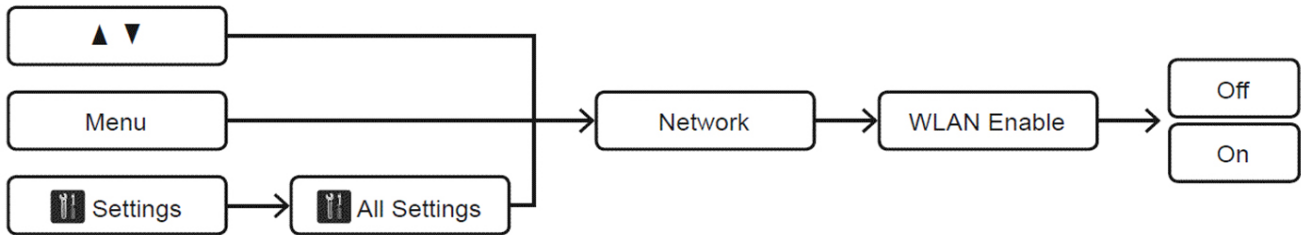

Information for compliance with Commission Regulation 801/2013

Model Name:MFC-T810W

Network Port	Power consumption		Default Timer Values	
	Networked Standby mode	Off mode	To Networked Standby mode	To Off mode
Ethernet	1.2W	N/A	5min	N/A
USB	1.1W	0.2W	5min	120min
Wi-Fi	1.3W	N/A	5min	N/A
Telecom(FAX)	1.0W	N/A	5min	N/A
All network ports activated and connected	1.9W	N/A	5min	N/A

How to enable/disable Wireless LAN

To turn on or off the wireless network connection, press the following buttons on your control panel or LCD.

Note:

Depending on your machine, you may need to press the **OK** button to select the option.
The message above may be slightly different from the actual message displayed.