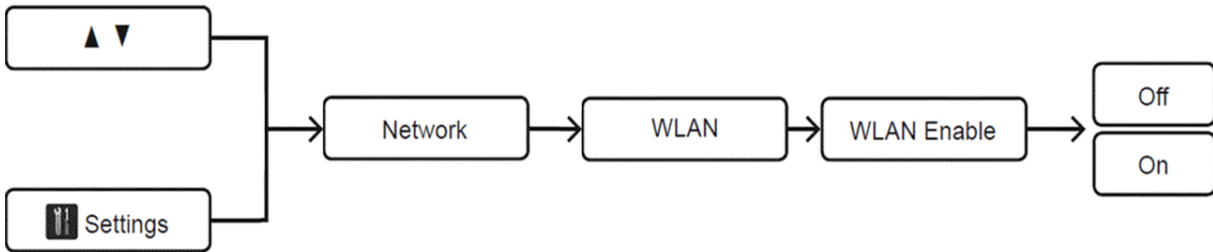

Information for compliance with Commission Regulation 801/2013

Model Name: HL-L2357DW, HL-L2352DW, HL-L2350DW

Network Port	Power consumption		Default Timer Values	
	Networked Standby mode	Off mode	To Networked Standby mode	To Off mode
USB	0.6W	0.0W	1min	121min
Wi-Fi	0.9W	N/A	1min	N/A
All network ports activated and connected	4.6W	N/A	1min	N/A

How to enable/disable Wireless LAN

Note:

Depending on your machine, you may need to press the **OK** button to select the option. The message above may be slightly different from the actual message displayed.