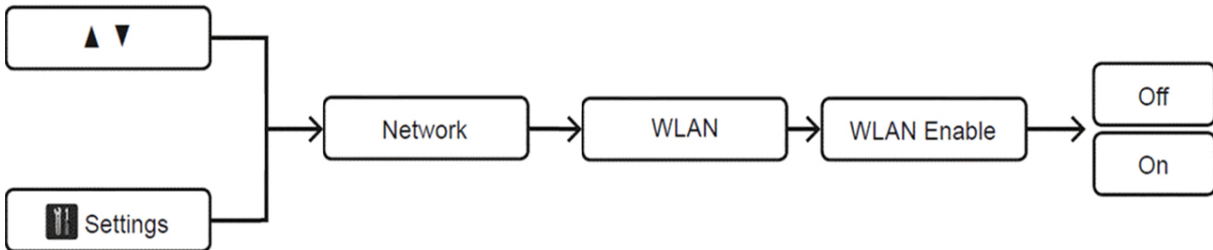

Information for compliance with Commission Regulation 801/2013

Model Name: HL-L2376DW, HL-L2375DW, HL-B2080DW

Network Port	Power consumption		Default Timer Values	
	Networked Standby mode	Off mode	To Networked Standby mode	To Off mode
Ethernet	0.6W	N/A	1min	N/A
USB	0.6W	0.0W	1min	121min
Wi-Fi	0.9W	N/A	1min	N/A
All network ports activated and connected	4.6W	N/A	1min	N/A

How to enable/disable Wireless LAN

Note:

Depending on your machine, you may need to press the **OK** button to select the option.
The message above may be slightly different from the actual message displayed.