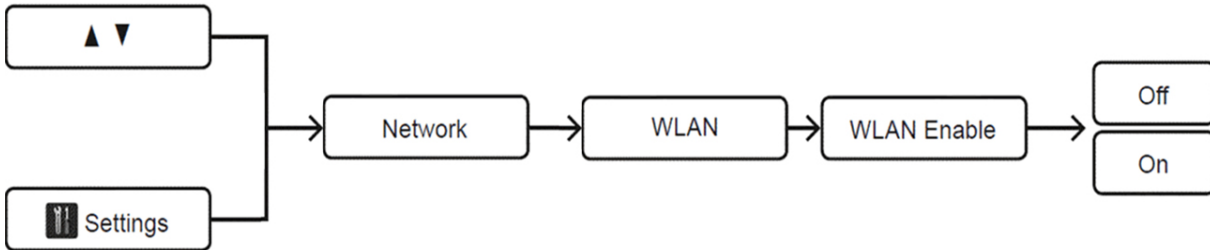

Information for compliance with Commission Regulation 801/2013

Model Name: HL-L2386DW

Network Port	Power consumption		Default Timer Values	
	Networked Standby mode	Off mode	To Networked Standby mode	To Off mode
Ethernet	0.6W	N/A	1min	N/A
USB	0.6W	0.0W	1min	481min
Wi-Fi	0.9W	N/A	1min	N/A
NFC	0.6W	0.0W	1min	481min
All network ports activated and connected	4.6W	N/A	1min	N/A

How to enable/disable Wireless LAN

Note:

Depending on your machine, you may need to press the **OK** button to select the option. The message above may be slightly different from the actual message displayed.