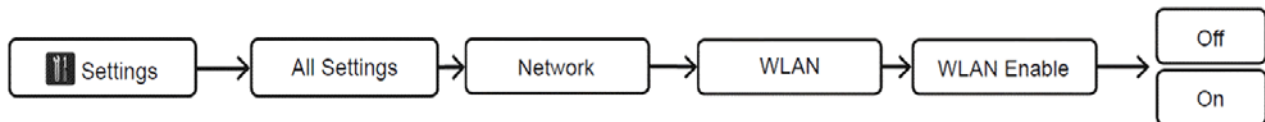

## Information for compliance with Commission Regulation 801/2013

Model Name: MFC-L6950DW, MFC-L6900DW, MFC-L6800DW

Network Port	Power consumption		Default Timer Values	
	Networked Standby mode	Off mode	To Networked Standby mode	To Off mode
Ethernet	1.8W	N/A	5min	N/A
USB	1.6W	0.0W	5min	65min (485min : Turkey only)
PictBridge	N/A	N/A	N/A	N/A
Wi-Fi	2.0W	N/A	5min	N/A
Bluetooth	N/A	N/A	N/A	N/A
NFC	1.5W	N/A	5min	N/A
Telecom(FAX)	1.4W	N/A	5min	N/A
All network ports activated and connected	3.7W	N/A	5min	N/A

### How to enable/disable Wireless LAN

To turn on or off the wireless network connection, press the following buttons on your control panel or LCD.