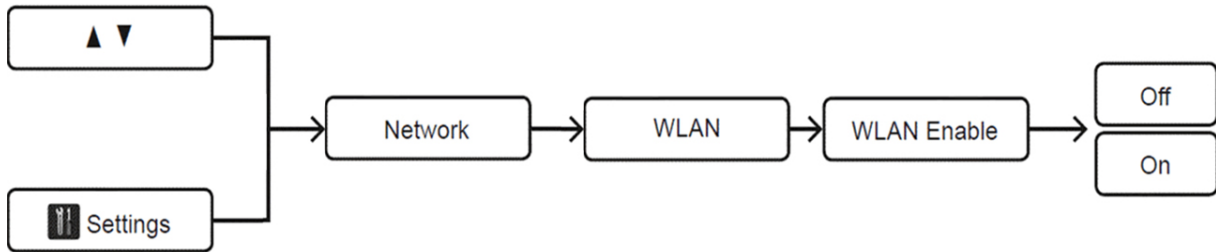

Information for compliance with Commission Regulation 801/2013

Model Name: ADS-1700W

Network Port	Power consumption		Default Timer Values	
	Networked Standby mode	Off mode	To Networked Standby mode	To Off mode
USB	1.6W	0.1W	10min	240min
Wi-Fi	2.0W	0.1W	10min	240min
All network ports activated and connected	2.5W	0.1W	10min	240min

How to enable/disable Wireless LAN

Note:

Depending on your machine, you may need to press the **OK** button to select the option. The message above may be slightly different from the actual message displayed.