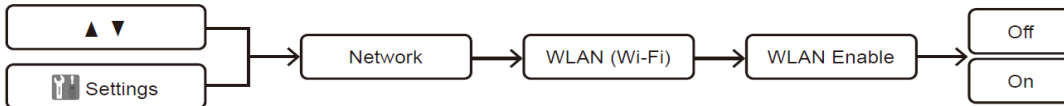

Information for compliance with Commission Regulation (EU) 801/2013 (Great Britain only), (EU) 2023/826 (Europe only)

Model Name:HL-L9310CDW, HL-L8360CDW, HL-L8260CDW

Network Port	Power consumption		Default Timer Values		Timer Values	
	Networked Standby mode	Off mode	To Networked Standby mode	To Off mode	To Networked Standby mode	To Off mode
USB	1.1W	N/A	1min	N/A	0min~20min	N/A
Ethernet	1.3W	N/A	1min	N/A	0min~20min	N/A
Wi-Fi	1.4W	N/A	1min	N/A	0min~20min	N/A
NFC	1.1W	N/A	1min	N/A	0min~20min	N/A
All network ports activated and connected*	8.2W		1min		0min~20min	

*Power consumption is reduced as the number of activated and connected network ports decreases.

How to enable/disable Wireless LAN (available for certain models)

How to enable/disable Wi-Fi Direct® (available for certain models)