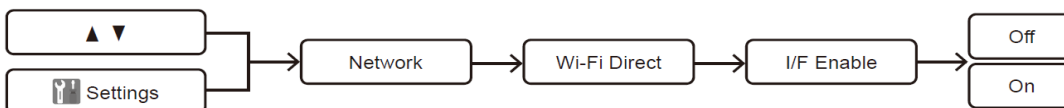

Information for compliance with Commission Regulation (EU) 801/2013 (Great Britain only), (EU) 2023/826 (Europe only)

Model Name:HL-L9310CDW, HL-L8360CDW, HL-L8260CDW

Network Port	Power consumption		Default Timer Values		Timer Values	
	Networked Standby mode	Off mode	To Networked Standby mode	To Off mode	To Networked Standby mode	To Off mode
USB	1.1W	N/A	1min	N/A	0min~20min	N/A
Ethernet	1.3W	N/A	1min	N/A	0min~20min	N/A
Wi-Fi	1.4W	N/A	1min	N/A	0min~20min	N/A
NFC	1.1W	N/A	1min	N/A	0min~20min	N/A
All network ports activated and connected*	8.2W		1min		0min~20min	

*Power consumption is reduced as the number of activated and connected network ports decreases.

How to enable/disable Wireless LAN (available for certain models)

How to enable/disable Wi-Fi Direct® (available for certain models)