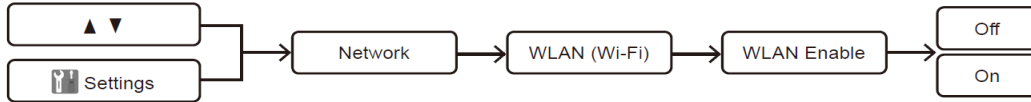

Information for compliance with Commission Regulation (EU) 801/2013 (Great Britain only), (EU) 2023/826 (Europe only)

Model Name:DCP-1610W, DCP-1612W, DCP-1612WVB, DCP-1612WE, DCP-1623WE

Network Port	Power consumption		Default Timer Values		Timer Values	
	Networked Standby mode	Off mode	To Networked Standby mode	To Off mode	To Networked Standby mode	To Off mode
USB	0.9W	N/A	1min	N/A	0min~20min	N/A
Wi-Fi	1.3W	N/A	1min	N/A	0min~20min	N/A
All network ports activated and connected*	1.5W		1min		0min~20min	

*Power consumption is reduced as the number of activated and connected network ports decreases.

How to enable/disable Wireless LAN (available for certain models)

How to enable/disable Wi-Fi Direct® (available for certain models)