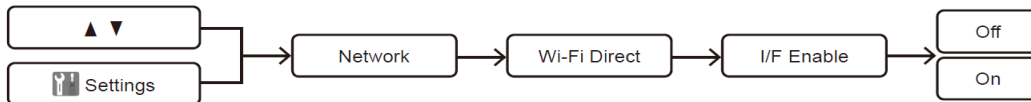

Information for compliance with Commission Regulation (EU) 801/2013 (Great Britain only), (EU) 2023/826 (Europe only)

Model Name:DCP-1610W, DCP-1612W, DCP-1612WVB, DCP-1612WE, DCP-1623WE

Network Port	Power consumption		Default Timer Values		Timer Values	
	Networked Standby mode	Off mode	To Networked Standby mode	To Off mode	To Networked Standby mode	To Off mode
USB	0.9W	N/A	1min	N/A	0min~20min	N/A
Wi-Fi	1.3W	N/A	1min	N/A	0min~20min	N/A
All network ports activated and connected*	1.5W		1min		0min~20min	

*Power consumption is reduced as the number of activated and connected network ports decreases.

How to enable/disable Wireless LAN (available for certain models)

How to enable/disable Wi-Fi Direct® (available for certain models)