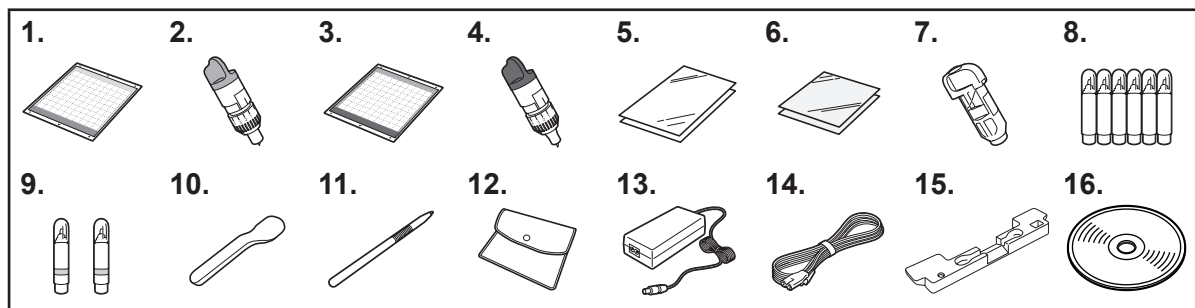

No.	Part Name	Part Code
1	Middle tack adhesive mat 12" × 12" (305 mm × 305 mm) (pink and turquoise)	CAMATM12
2	Standard cut blade holder (turquoise) (with blade installed)	Holder: CAHLP1 Blade: CABLDP1
3	Standard mat 12" × 12" (305 mm × 305 mm) (purple and turquoise)	CAMATF12
4	Deep cut blade holder (purple) (with blade installed)	Holder: CAHLF1 Blade: CABLDF1
5	Iron-on fabric appliqué contact sheet (white backing)	CASTBL1
6	High tack adhesive fabric support sheet	CASTBL2
7	Pen holder	CAPENHL1
8	Color pen set	CAPEN1
9	Erasable pen set	CAPEN2
10	Spatula	XF5407-002
11	Touch pen (stylus)	XE3069-002
12	Accessory bag	XC4487-021
13	AC adapter	*
14	Power cord	*
15	Touch Pen and Spatula Stand	XG3294-001
16	CD -Operation Manual -Wireless Network Setup Guide -Pattern List -Basic Quilting Guide * These documents can be also downloaded from the Brother Solutions Center (http://support.brother.com).	*