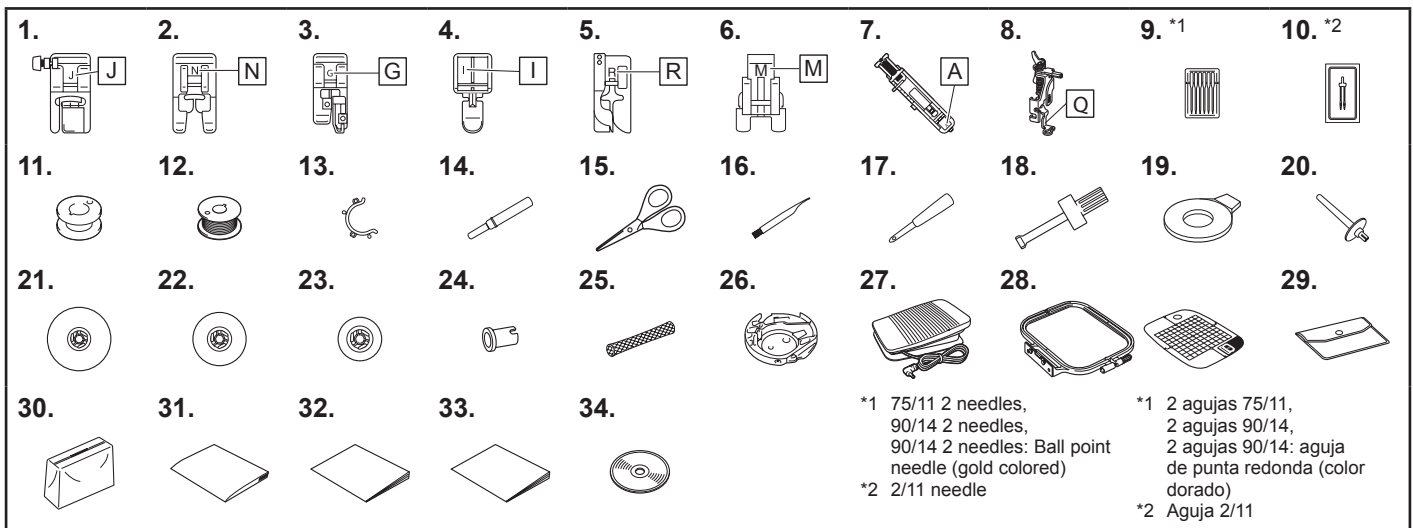

*1 75/11 2 needles,
90/14 2 needles,
90/14 2 needles: Ball point
needle (gold colored)
*2 2/11 needle

*1 2 agujas 75/11,
2 agujas 90/14,
2 agujas 90/14: aguja
de punta redonda (color
dorado)
*2 Aguja 2/11

No.	Part Name	Part Code		
		Americas	Europe	Others
1	Zigzag foot "J" (on machine)		XF9671-101	
2	Monogramming foot "N"		XD0810-031	
3	Overcasting foot "G"		XC3098-031	
4	Zipper foot "I"		X59370-021	
5	Blind stitch foot "R"		XE2650-001	
6	Button fitting foot "M"		XE2137-001	
7	Buttonhole foot "A"		XC2691-033	
8	Embroidery foot "Q"		XD0474-151	
9	Needle set		X58358-021	
10	Twin needle		X59296-121	
11	Bobbin (2) (One bobbin is on machine.)	SA156	SFB: XA5539-151	SFB
12	Pre-wound bobbin (3) (60 weight white embroidery bobbin thread)	PWB250 PWB60C	PWB60: XG9045-001	PWB60AP
13	Bobbin clip (4)		XE3060-001	
14	Seam ripper		XF4967-001	
15	Scissors		XC1807-121	
16	Cleaning brush		X59476-051	
17	Eyelet punch		XZ5051-001	
18	Screwdriver		XC4237-021	
19	Disc-shaped screwdriver		XC1074-051	
20	Extra spool pin		XG3488-001	
21	Spool cap (large)		130012-024	
22	Spool cap (medium) (on machine)		XE1372-001	
23	Spool cap (small)		130013-124	
24	Thread spool insert (mini king thread spool)		XA5752-121	
25	Spool net		XA5523-020	
26	Bobbin case (on machine)		XE7560-101	
27	Foot controller		XZ5098-001 (EU area) XC8816-071 (other areas)	
28	Embroidery frame set (medium) 10 cm (H) × 10 cm (W) (4 inches (H) × 4 inches (W))	SA432	EF62: XF2415-001	EF62
29	Accessory bag		XC4487-021	
30	Dust cover		XG8436-001	
31	Operation Manual	Contact your authorized Brother dealer.		
32	Quick Reference Guide			
33	Embroidery Design Guide			
34	Embroidery CD			
			XG8437-001	