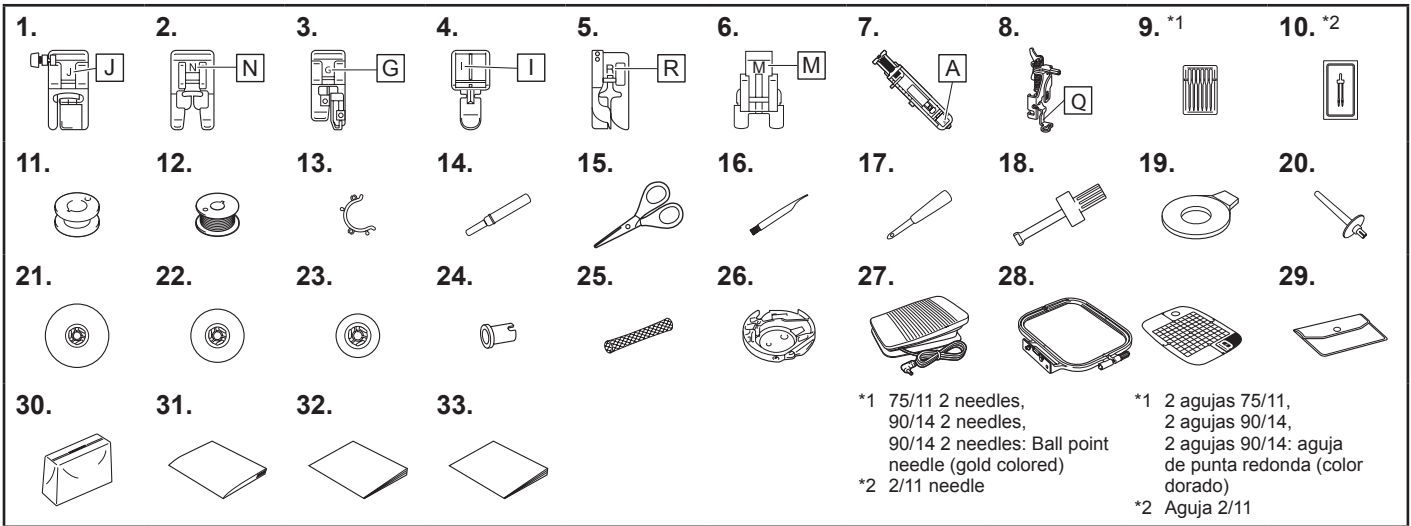

EN Included Accessories

ES Accesorios incluidos

EN Thank you for purchasing this machine.
The following accessories are included with this product.

ES Le agradecemos que haya comprado esta máquina.
Con este producto se incluyen los siguientes accesorios.

*1 75/11 2 needles,
90/14 2 needles,
90/14 2 needles: Ball point
needle (gold colored)
*2 2/11 needle

*1 2 agujas 75/11,
2 agujas 90/14,
2 agujas 90/14: aguja
de punta redonda (color
dorado)
*2 Aguja 2/11

No.	Part Name	Part Code		
		Americas	Europe	Others
1	Zigzag foot "J" (on machine)		XF9671-101	
2	Monogramming foot "N"		XD0810-031	
3	Overcasting foot "G"		XC3098-031	
4	Zipper foot "I"		X59370-021	
5	Blind stitch foot "R"		XE2650-001	
6	Button fitting foot "M"		XE2137-001	
7	Buttonhole foot "A"		XC2691-033	
8	Embroidery foot "Q"		XD0474-151	
9	Needle set		X58358-021	
10	Twin needle		X59296-121	
11	Bobbin (2) (One bobbin is on machine.)	SA156	SFB: XA5539-151	SFB
12	Pre-wound bobbin (3) (60 weight white embroidery bobbin thread)	PWB250 PWB60C	PWB60: XG9045-001	PWB60AP
13	Bobbin clip (4)		XE3060-001	
14	Seam ripper		XF4967-001	
15	Scissors		XC1807-121	
16	Cleaning brush		X59476-051	
17	Eyelet punch		XZ5051-001	
18	Screwdriver		XC4237-021	
19	Disc-shaped screwdriver		XC1074-051	
20	Extra spool pin		XG3488-001	
21	Spool cap (large)		130012-024	
22	Spool cap (medium) (on machine)		XE1372-001	
23	Spool cap (small)		130013-124	
24	Thread spool insert (mini king thread spool)		XA5752-121	
25	Spool net		XA5523-020	
26	Bobbin case (on machine)		XE7560-101	
27	Foot controller		XD0501-121 (EU area) XC8816-071 (other areas)	
28	Embroidery frame set (medium) 10 cm (H) × 10 cm (W) (4 inches (H) × 4 inches (W))	SA432	EF62: XF2415-001	EF62
29	Accessory bag		XC4487-021	
30	Dust cover		XG8436-001	
31	Operation Manual	Contact your authorized Brother dealer.		
32	Quick Reference Guide			
33	Embroidery Design Guide