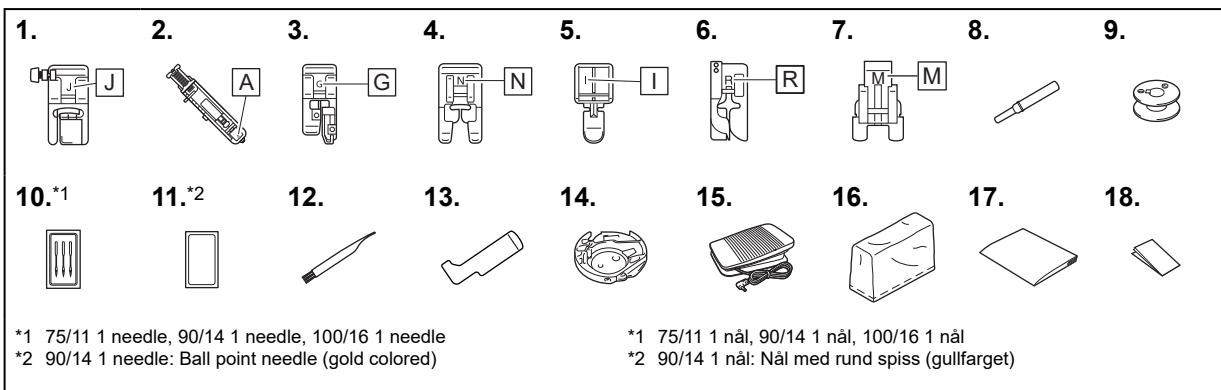

No.	Part Name	Part Code
1	Zigzag foot "J" (on machine)	XZ5134-001
2	Buttonhole foot "A"	XC2691-133
3	Overcasting foot "G"	XC3098-031
4	Monogramming foot "N"	XD0810-031
5	Zipper foot "I"	X59370-021
6	Blind stitch foot "R"	XE2650-001
7	Button fitting foot "M"	XE2137-001
8	Seam ripper	XZ5082-001
9	Bobbin (4) (One bobbin is on machine.)	SFB:XA5539-151
10	Needle set	XC8834-021
11	Ball point needle	XD0360-021
12	Cleaning brush	X59476-051
13	L-shaped screwdriver	XG0918-001
14	Bobbin case (on machine)	XF5707-101
15	Foot controller	XD0501-121 (European area) XC8816-071 (Other areas)
16	Dust cover	XA2112-02
17	Operation Manual	Contact your authorized Brother dealer.
18	Quick Reference Guide	Contact your authorized Brother dealer.