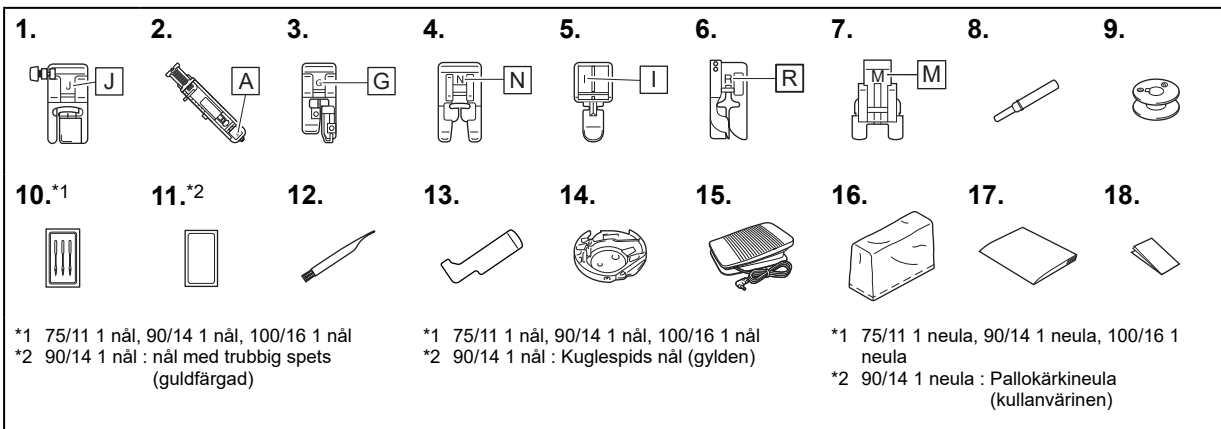

SV Tack för att du har köpt den här maskinen. Följande tillbehör inkluderas med den här maskinen.

DA Tillykke med din nye maskine. Følgende tilbehør følger med til dette produkt.

FI Kiitos, että ostit tämän koneen. Seuraavat lisävarusteet toimitetaan tämän tuotteen mukana.

Nr	Artikelbenämning	Artikelnummer
1	Sicksackspressarfot "J" (på maskinen)	XZ5134-001
2	Knapphålsfot "A"	XC2691-133
3	Fällningsfot "G"	XC3098-051
4	Monogramfot "N"	XD0810-031
5	Blixtläsfot "I"	X59370-021
6	Blindsömsfot "R"	XE2650-001
7	Knappfot "M"	XE2137-001
8	Sprättkniv	XZ5082-001
9	Spole (4) (En spole finns på maskinen.)	SFB : XA5539-151
10	Nåluppsättning	XC8834-021
11	Nål med trubbig spets	XD0360-021
12	Rengöringsborste	X59476-051
13	L-formad skruvmejsel	XG0918-001
14	Spolkorg (på maskinen)	XF5707-101
15	Fotpedal	XD0501-121 (Europeiska området) XC8816-071 (övriga länder)
16	Dammskydd	XA2112-02
17	Bruksanvisning	Kontakta din auktoriserade Brother-återförsäljare.
18	Snabbstartsguide	Kontakta din auktoriserade Brother-återförsäljare.

Nr.	Reservedelsnavn	Reservedelsnummer
1	Zigzagtrykfod "J" (på maskinen)	XZ5134-001
2	Knaphulsfod "A"	XC2691-133
3	Overlocktrykfod "G"	XC3098-051
4	Monogramsyningsfod "N"	XD0810-031
5	Lynläsfod "I"	X59370-021
6	Blindstingsfod "R"	XE2650-001
7	Trykfod "M" til isyning af knapper	XE2137-001
8	Opsprætter	XZ5082-001
9	Spole (4) (én spole sidder i maskinen).	SFB: XA5539-151
10	Nålesæt	XC8834-021
11	Kuglespids nål	XD0360-021
12	Børste	X59476-051
13	L-formet skruetrækker	XG0918-001
14	Spolehus (på maskinen)	XF5707-101
15	Fodpedal	XD0501-121 (Det europæiske område) XC8816-071 (andre områder)
16	Støvhætte	XA2112-02
17	Bruksanvisning	Kontakt din autoriserede Brother-forhandler.
18	Quickguide	Kontakt din autoriserede Brother-forhandler.

Nro	Osan nimi	Tuotekoodi
1	Siksakjalja "J" (koneessa)	XZ5134-001
2	Napinläpjalja "A"	XC2691-133
3	Yliuottelujalka "G"	XC3098-051
4	Koristeommeljalja "N"	XD0810-031
5	Vetoketjalja "I"	X59370-021
6	Piilo-ommeljalja "R"	XE2650-001
7	Napinompelujalka "M"	XE2137-001
8	Ratkoja	XZ5082-001
9	Puola (4) (Yksi puola on koneessa.)	SFB: XA5539-151
10	Neulapakkkaus	XC8834-021
11	Pallokärkineula	XD0360-021
12	Puhdistusharja	X59476-051
13	L-muotoinen ruuvimeisseli	XG0918-001
14	Puolakatelo (koneessa)	XF5707-101
15	Jalkasäädin	XD0501-121 (Euroopan alue) XC8816-071 (muut alueet)
16	Pehmeä suojahuppu	XA2112-02
17	Käyttöohje	Ota yhteys valtuutettuun Brother-jälleenmyyjään.
18	Pikaopas	Ota yhteys valtuutettuun Brother-jälleenmyyjään.

Obs!

- Pressarfotshållarens skruv är tillgänglig via din auktoriserade Brother-återförsäljare. (Artikelnummer: XG1343-001)

Bemærk

- Skruen til snap-on delen kan fås hos en autoriseret Brother-forhandler. (Reservedelsnummer: XG1343-001)

Vinkki

- Paininjalan runko-osan ruuvi on saatavana valtuutetulta Brother-jälleenmyyjältä. (Tuotekoodi: XG1343-001)