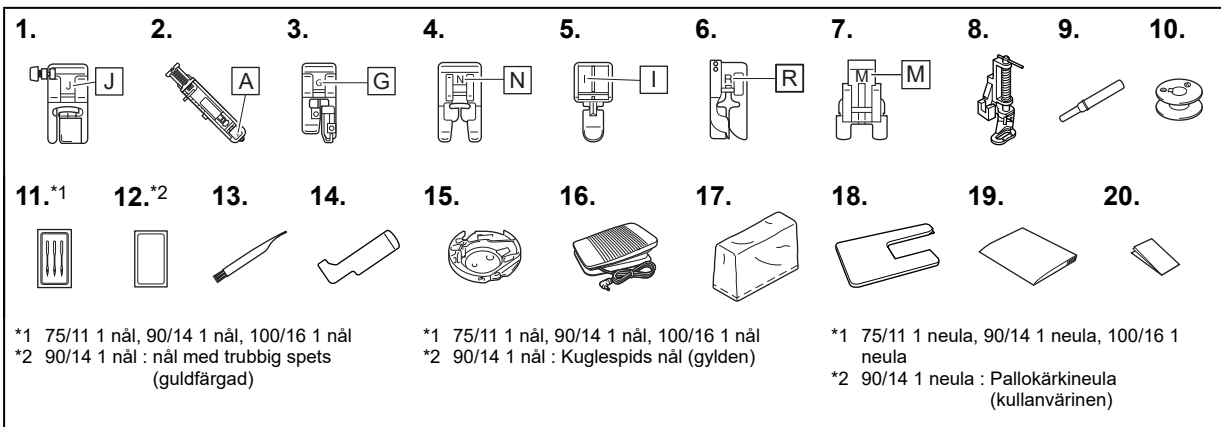

SV Tack för att du har köpt den här maskinen. Följande tillbehör inkluderas med den här maskinen.

DA Tillykke med din nye maskine. Følgende tilbehør følger med til dette produkt.

FI Kiitos, että ostit tämän koneen. Seuraavat lisävarusteet toimitetaan tämän tuotteen mukana.

*1 75/11 1 nål, 90/14 1 nål, 100/16 1 nål
*2 90/14 1 nål : nål med trubbig spets (guldfärgad)

*1 75/11 1 nål, 90/14 1 nål, 100/16 1 nål
*2 90/14 1 nål : Kuglespids nål (gylden)

*1 75/11 1 neula, 90/14 1 neula, 100/16 1 neula
*2 90/14 1 neula : Pallokärkineula (kullanvärinen)

Nr	Artikelbenämning	Artikelnummer
1	Sicksackspressarfot "J" (på maskinen)	XZ5134-001
2	Knapphålsfot "A"	XC2691-133
3	Fällningsfot "G"	XC3098-031
4	Monogramfot "N"	XD0810-031
5	Blixtläsfot "I"	X59370-021
6	Blindstomsfot "R"	XE2650-001
7	Knappfot "M"	XE2137-001
8	Kvitlningsfot	F005N: XC1948-052
9	Sprättkniv	XZ5082-001
10	Spole (4) (En spole finns på maskinen.)	SFB : XA5539-151
11	Nåluppsättning	XC8834-021
12	Nål med trubbig spets	XD0360-021
13	Rengöringsborste	X59476-051
14	L-formad skruvmejsel	XG0918-001
15	Spolkorg (på maskinen)	XF5707-101
16	Fotpedal	XD0501-121 (Europeiska området) XC8816-071 (övriga länder)
17	Dammskydd	XA2112-022
18	Förlängningsbord	WT17: D01LFJ-001
19	Bruksanvisning	Kontakta din auktoriserade Brother-återförsäljare.
20	Snabbstartsguide	Kontakta din auktoriserade Brother-återförsäljare.

Nr.	Reservedelsnavn	Reservedelsnummer
1	Zigzagtrykfod "J" (på maskinen)	XZ5134-001
2	Knaphulsfod "A"	XC2691-133
3	Overlocktrykfod "G"	XC3098-031
4	Monogramsyningsfod "N"	XD0810-031
5	Lynläsfod "I"	X59370-021
6	Blindstingsfod "R"	XE2650-001
7	Trykfod "M" til isyning af knapper	XE2137-001
8	Quiltefod	F005N: XC1948-052
9	Opsprætter	XZ5082-001
10	Spole (4) (én spole sidder i maskinen).	SFB: XA5539-151
11	Nålesæt	XC8834-021
12	Kuglespids nål	XD0360-021
13	Børste	X59476-051
14	L-formet skruetrækker	XG0918-001
15	Spolehus (på maskinen)	XF5707-101
16	Fodpedal	XD0501-121 (Det europæiske område) XC8816-071 (andre områder)
17	Støvhætte	XA2112-022
18	Forlængerbordet	WT17: D01LFJ-001
19	Bruksanvisning	Kontakt din autoriserede Brother-forhandler.
20	Quickguide	Kontakt din autoriserede Brother-forhandler.

Nro	Osan nimi	Tuotekoodi
1	Siksakjaloka "J" (koneessa)	XZ5134-001
2	Napinläpjaloka "A"	XC2691-133
3	Ylliuottelujaloka "G"	XC3098-031
4	Koristeommeljaloka "N"	XD0810-031
5	Vetoketjaloka "I"	X59370-021
6	Piilo-ommeljaloka "R"	XE2650-001
7	Napinompeljaloka "M"	XE2137-001
8	Vanutikkkausjaloka	F005N: XC1948-052
9	Ratkoja	XZ5082-001
10	Puola (4) (Yksi puola on koneessa.)	SFB: XA5539-151
11	Neulapakkaus	XC8834-021
12	Pallokärkineula	XD0360-021
13	Puhdistusharja	X59476-051
14	L-muotoinen ruuvimeisseli	XG0918-001
15	Puolakotelo (koneessa)	XF5707-101
16	Jalkasäädin	XD0501-121 (Euroopan alue) XC8816-071 (muut alueet)
17	Pehmeä suojahuppu	XA2112-022
18	Suuri aputaso	WT17: D01LFJ-001
19	Käyttöohje	Ota yhteys valtuutettuun Brother-jälleenmyyjään.
20	Pikaopas	Ota yhteys valtuutettuun Brother-jälleenmyyjään.

OBS

- Pressarfotshållarens skruv är tillgänglig via din auktoriserade Brother-återförsäljare. (Artikelnummer: XG1343-001)

Bemærk