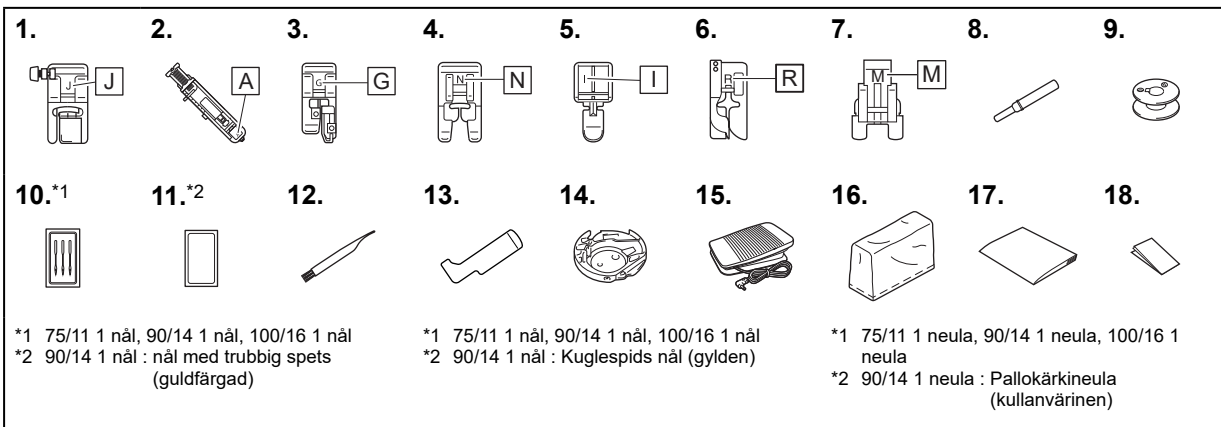

SV Tack för att du har köpt den här maskinen. Följande tillbehör inkluderas med den här maskinen.

DA Tillykke med din nye maskine. Følgende tilbehør følger med til dette produkt.

FI Kiitos, että ostit tämän koneen. Seuraavat lisävarusteet toimitetaan tämän tuotteen mukana.

Nr	Artikelbenämning	Artikelnummer
1	Sicksackspressarfot "J" (på maskinen)	XZ5134-001
2	Knapphålsfot "A"	XC2691-133
3	Fällningsfot "G"	XC3098-031
4	Monogramfot "N"	XD0810-031
5	Blixtläsfot "I"	X59370-021
6	Blindsömsfot "R"	XE2650-001
7	Knappfot "M"	XE2137-001
8	Sprättkniv	XZ5082-001
9	Spole (11) (En spole finns på maskinen.)	SFB : XA5539-151
10	Nåluppsättning	XC8834-021
11	Nål med trubbig spets	XD0360-021
12	Rengöringsborste	X59476-051
13	L-formad skruvmejsel	XG0918-001
14	Spolkorg (på maskinen)	XF5707-101
15	Fotpedal	XD0501-121 (Europeiska området) XC8816-071 (övriga länder)
16	Dammskydd	XA2112-022
17	Bruksanvisning	Kontakta din auktoriserade Brother-återförsäljare.
18	Snabbstartsguide	Kontakta din auktoriserade Brother-återförsäljare.

Nr.	Reservedelsnavn	Reservedelsnummer
1	Zigzagtrykfod "J" (på maskinen)	XZ5134-001
2	Knaphulsfod "A"	XC2691-133
3	Overlocktrykfod "G"	XC3098-031
4	Monogramsyningsfod "N"	XD0810-031
5	Lynläsfod "I"	X59370-021
6	Blindstingsfod "R"	XE2650-001
7	Trykfod "M" til isyning af knapper	XE2137-001
8	Opsprætter	XZ5082-001
9	Spole (11) (én spole sidder i maskinen).	SFB: XA5539-151
10	Nålesæt	XC8834-021
11	Kuglespids nål	XD0360-021
12	Børste	X59476-051
13	L-formet skruetrækker	XG0918-001
14	Spolehus (på maskinen)	XF5707-101
15	Fodpedal	XD0501-121 (Det europæiske område) XC8816-071 (andre områder)
16	Støvhætte	XA2112-022
17	Bruksanvisning	Kontakt din autoriserede Brother-forhandler.
18	Quickguide	Kontakt din autoriserede Brother-forhandler.

Nro	Osan nimi	Tuotekoodi
1	Siksakjaloka "J" (koneessa)	XZ5134-001
2	Napinläpjaloka "A"	XC2691-133
3	Yliuottelujaloka "G"	XC3098-031
4	Koristeommeljaloka "N"	XD0810-031
5	Vetoketjaloka "I"	X59370-021
6	Piilo-ommeljaloka "R"	XE2650-001
7	Napinommeljaloka "M"	XE2137-001
8	Ratkoja	XZ5082-001
9	Puola (11) (Yksi puola on koneessa.)	SFB: XA5539-151
10	Neulapakkkaus	XC8834-021
11	Pallokärkineula	XD0360-021
12	Puhdistusharja	X59476-051
13	L-muotoinen ruuvimeisseli	XG0918-001
14	Puolakatelo (koneessa)	XF5707-101
15	Jalkasäädin	XD0501-121 (Euroopan alue) XC8816-071 (muut alueet)
16	Pehmeä suojahuppu	XA2112-022
17	Käyttöohje	Ota yhteys valtuutettuun Brother-jälleenmyyjään.
18	Pikaopas	Ota yhteys valtuutettuun Brother-jälleenmyyjään.

OBS

- Pressarfotshållarens skruv är tillgänglig via din auktoriserade Brother-återförsäljare. (Artikelnummer: XG1343-001)

Bemærk

- Skruen til snap-on delen kan fås hos en autoriseret Brother-forhandler. (Reservedelsnummer: XG1343-001)

HUOMAUTUS

- Paininjalan runko-osan ruuvi on saatavana valtuutetulta Brother-jälleenmyyjältä. (Tuotekoodi: XG1343-001)