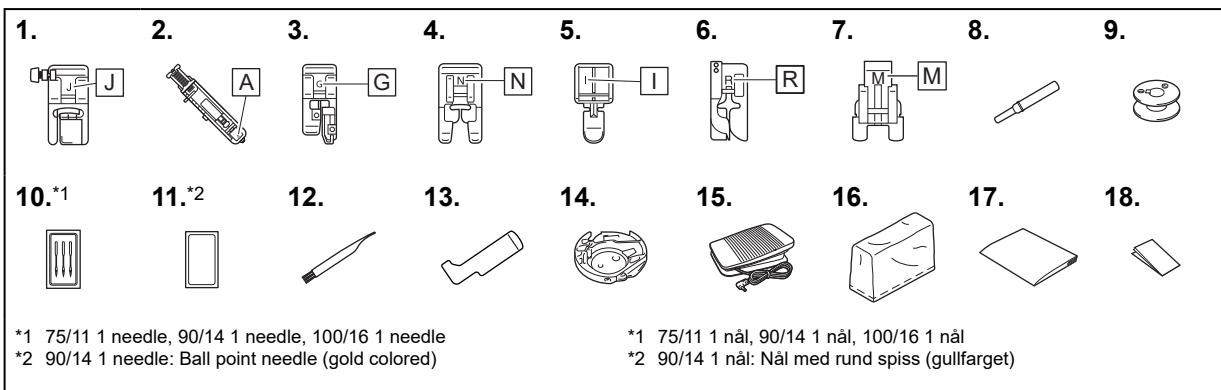

No.	Part Name	Part Code
1	Zigzag foot "J" (on machine)	XZ5134-001
2	Buttonhole foot "A"	XC2691-133
3	Overcasting foot "G"	XC3098-031
4	Monogramming foot "N"	XD0810-031
5	Zipper foot "I"	X59370-021
6	Blind stitch foot "R"	XE2650-001
7	Button fitting foot "M"	XE2137-001
8	Seam ripper	XZ5082-001
9	Bobbin (11) (One bobbin is on machine.)	SFB:XA5539-151
10	Needle set	XC8834-021
11	Ball point needle	XD0360-021
12	Cleaning brush	X59476-051
13	L-shaped screwdriver	XG0918-001
14	Bobbin case (on machine)	XF5707-101
15	Foot controller	XD0501-121 (European area) XC8816-071 (Other areas)
16	Dust cover	XA2112-022
17	Operation Manual	Contact your authorized Brother dealer.
18	Quick Reference Guide	Contact your authorized Brother dealer.