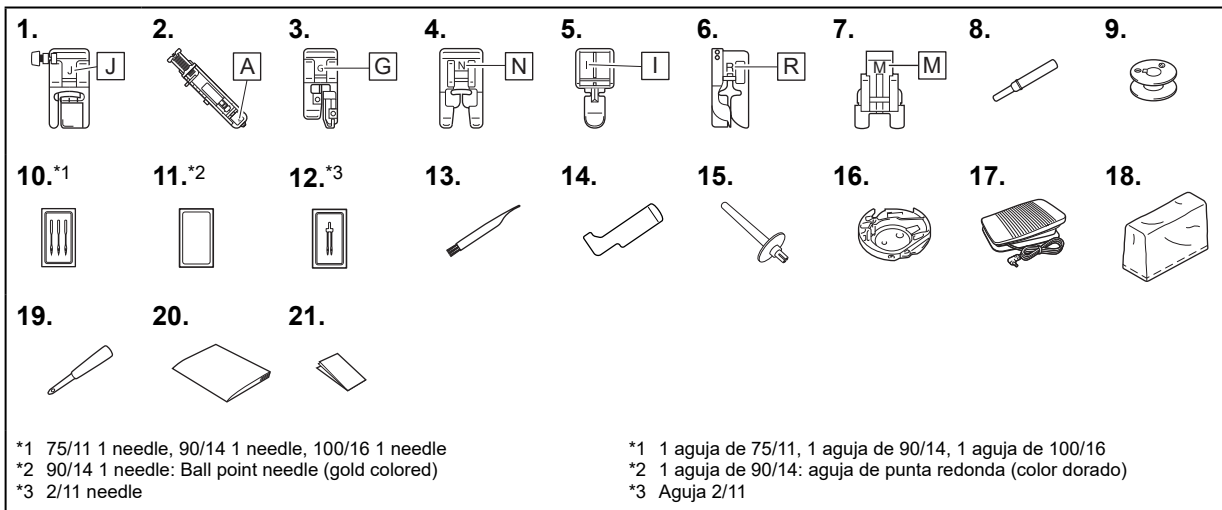

*1 75/11 1 needle, 90/14 1 needle, 100/16 1 needle

*2 90/14 1 needle: Ball point needle (gold colored)

*3 2/11 needle

*1 1 aguja de 75/11, 1 aguja de 90/14, 1 aguja de 100/16

*2 1 aguja de 90/14: aguja de punta redonda (color dorado)

*3 Aguja 2/11

No.	Part Name	Part Code		
		Americas	Europe	China Others
1	Zigzag foot "J" (on machine)		XZ5134-001	
2	Buttonhole foot "A"		XC2691-133	
3	Overcasting foot "G"		XC3098-031	
4	Monogramming foot "N"		XD0810-031	
5	Zipper foot "I"		X59370-021	
6	Blind stitch foot "R"		XE2650-001	
7	Button fitting foot "M"		XE2137-001	
8	Seam ripper		XZ5082-001	
9	Bobbin (4) (One bobbin is on machine.)	SA156	SFB: XA5539-151	SFB
10	Needle set		XC8834-021	
11	Ball point needle		XD0360-021	
12	Twin needle		X59296-121	
13	Cleaning brush		X59476-051	
14	L-shaped screwdriver		XG0918-001	
15	Extra spool pin		XG3488-001	
16	Bobbin case (on machine)		XF5707-101	
17	Foot controller	XD0501-121 (European area) XC8816-071 (Other areas)		
18	Dust cover		XA2112-022	
19	Eyelet punch		XG7791-001	
20	Operation Manual	Contact your authorized Brother dealer.		
21	Quick Reference Guide			