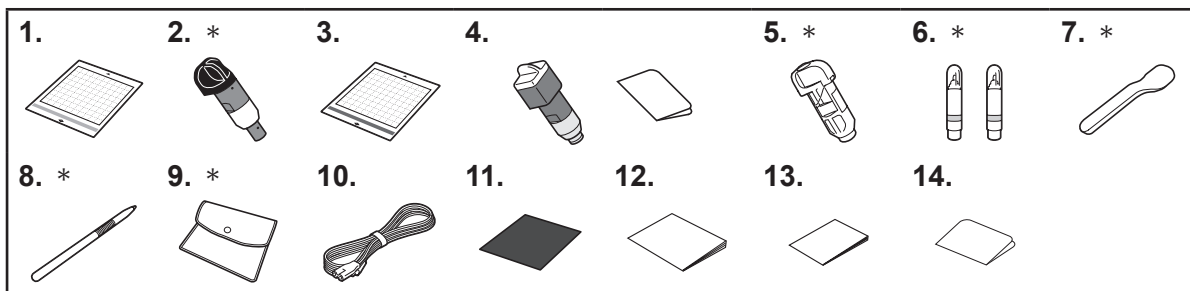

No.	Part Name	Part Code
1	Standard tack adhesive mat 12" x 12" (305 mm x 305 mm)	CADXMATSTD12
2	Auto blade holder (black) (with blade installed) *	Holder: CADXHLD1 Blade: CADXBLD1
3	Low tack adhesive mat 12" x 12" (305 mm x 305 mm)	CADXMATLOW12
4	Rotary Auto Blade Kit (Rotary Auto Blade holder included (with blade installed))	Kit : CADXRBKIT1 Blade : CADXBLDR1
5	Pen holder *	CAPENHL1
6	Erasable pen set *	CAPEN2
7	Spatula *	XF5407-002
8	Touch pen (stylus) *	XE3069-002
9	Accessory bag *	XC4487-021
10	Power cord	±1
11	Cardstock (sample sheet: 12" x 12" (305 mm x 305 mm))	±1
12	Product Safety Guide	±1
13	Getting Started Guide	±1
14	Activation card for "My Connection" function	±1
-	Online Manuals - Operation Manual - "My Connection" Operation Manual - Pattern List - Disney Pattern List - Basic Quilting Guide <These documents can be downloaded from the Brother support website indicated in the column on the right.>	http://s.brother/cmoe/