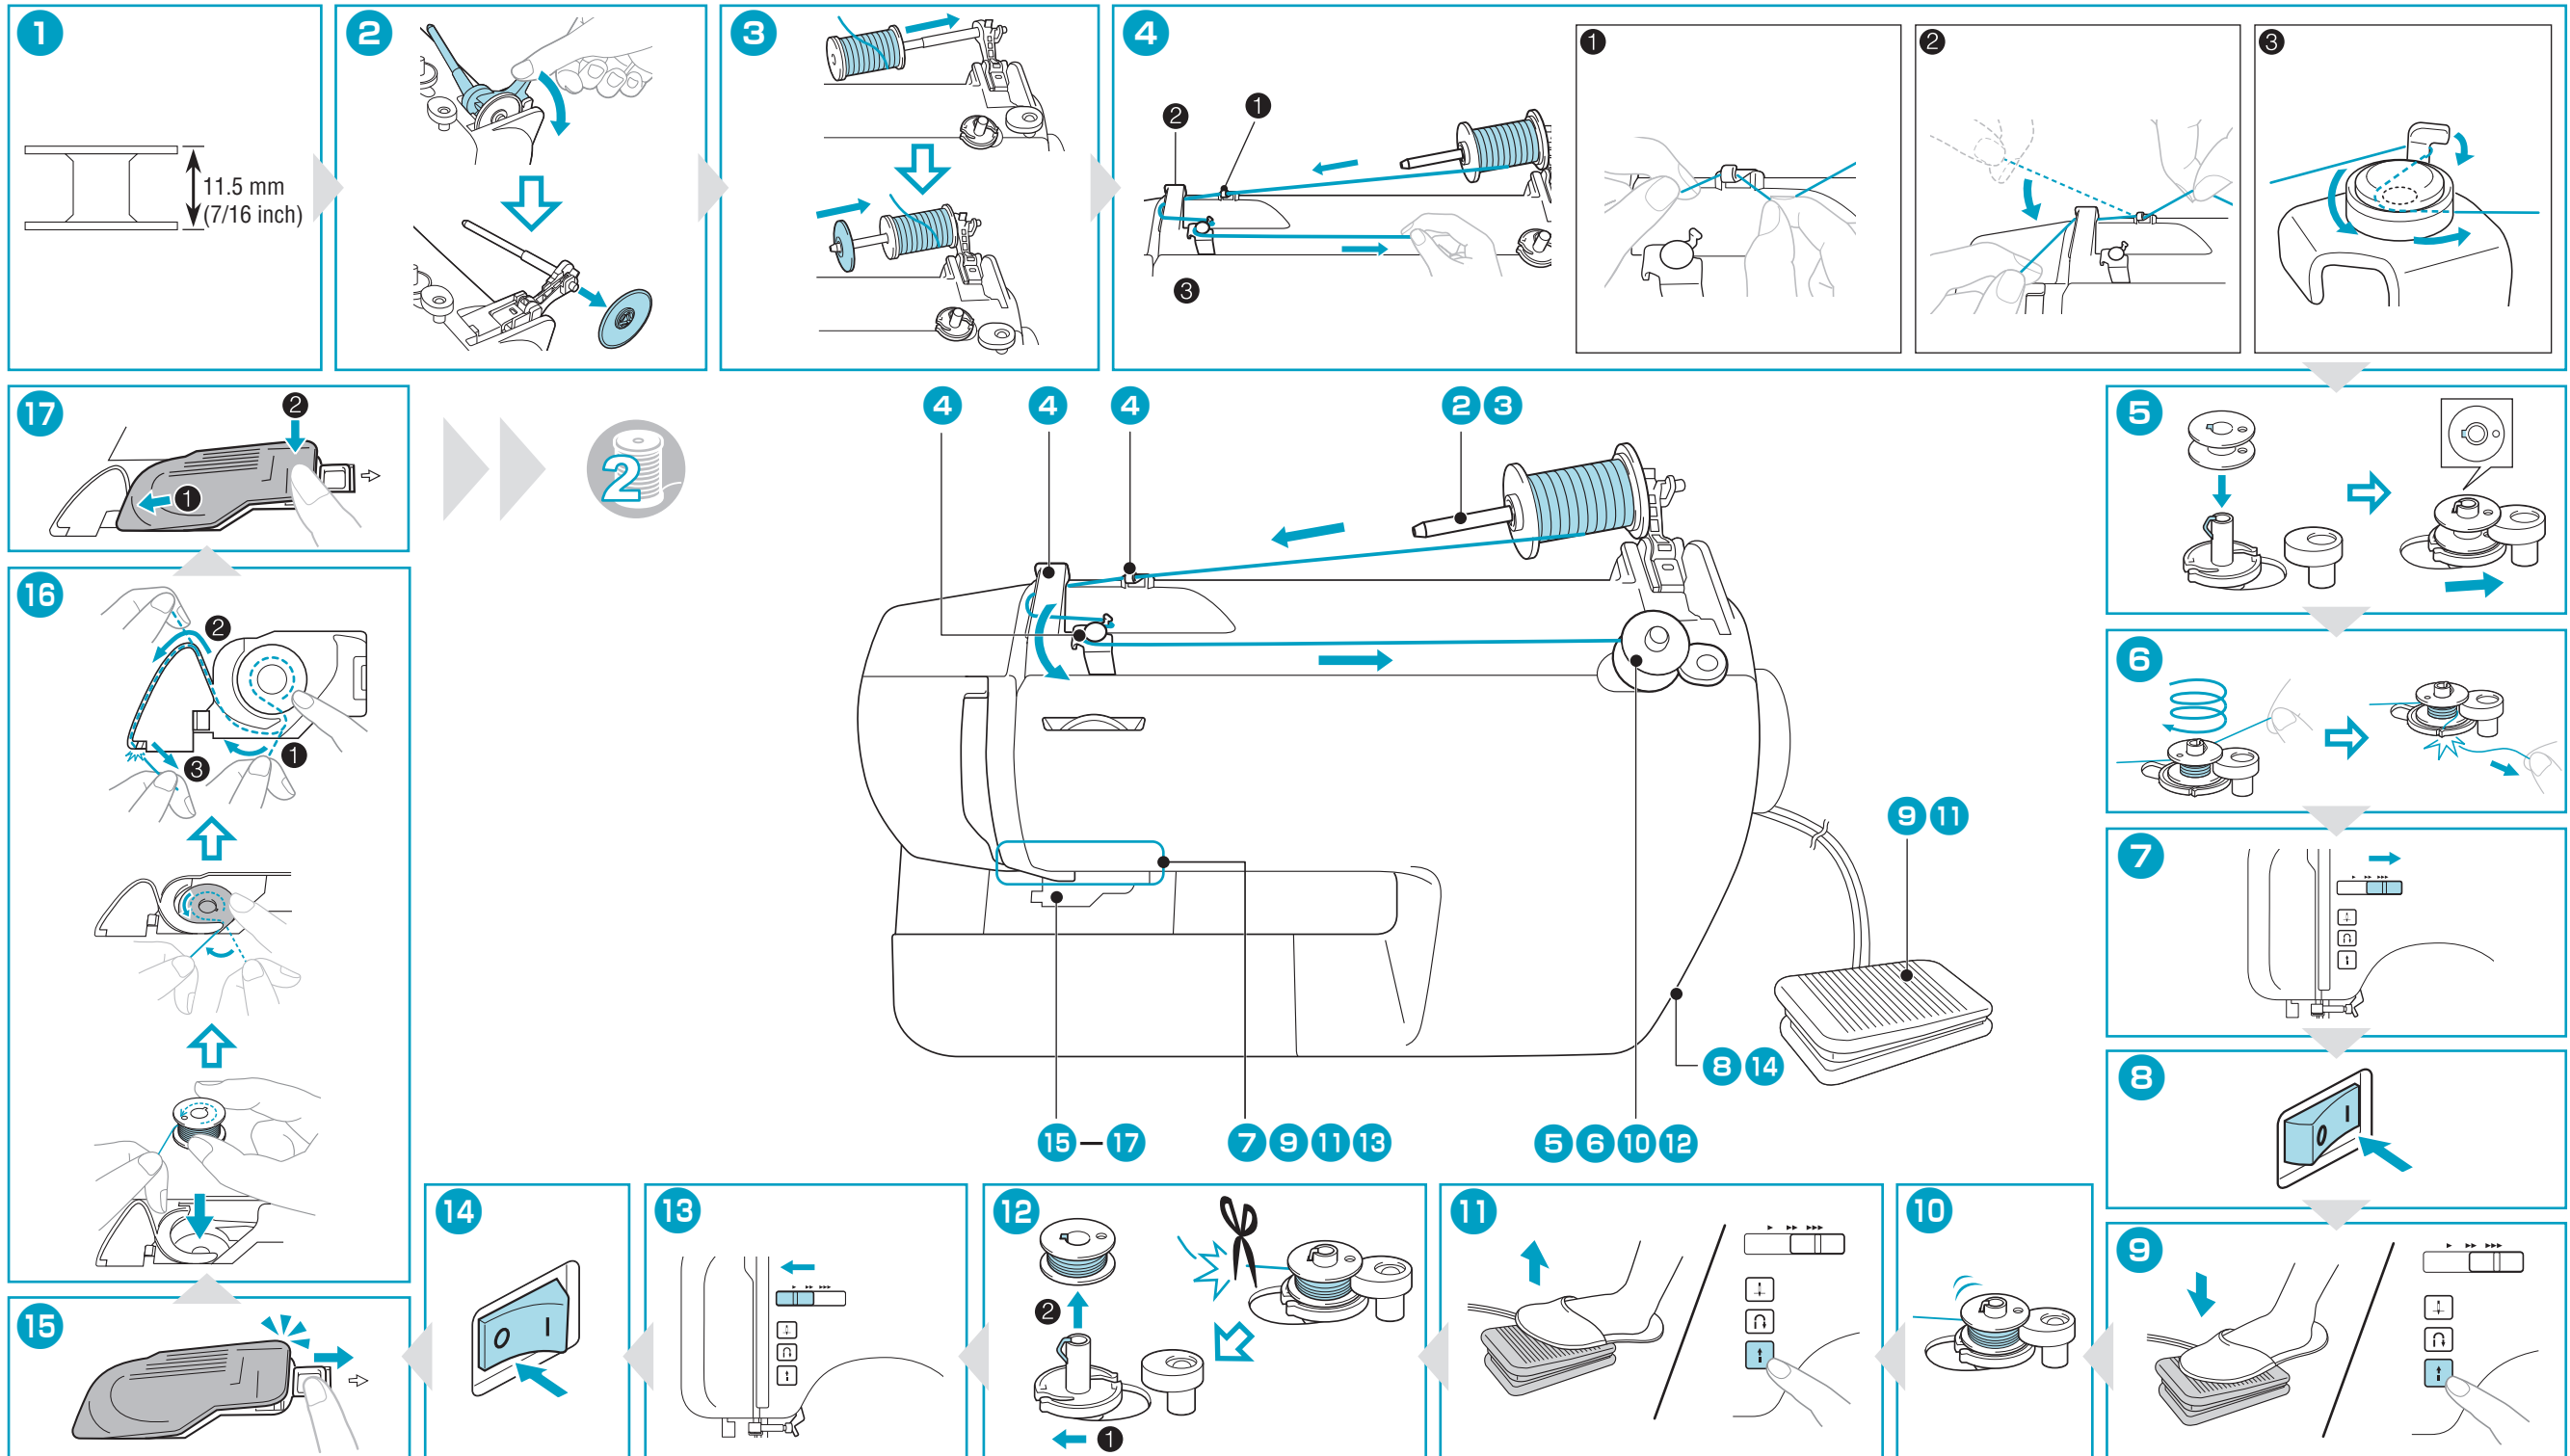

Quick Reference Guide 1 - Preparing the bobbin thread - / 快速操作指南 1 - 准备梭芯线 - / 快速導覽手冊 1 - 準備底線 - / 빠른 참조 안내서 1 - 밑실 준비 -

Be sure to first read the "IMPORTANT SAFETY INSTRUCTIONS" in the Operation Manual. Refer to the Operation Manual for detailed instruction.

请务必先阅读使用说明书中的“安全须知”。有关详细说明，请参见使用说明书。

請首先閱讀使用說明書中的“安全須知”。關於詳細指示，請參閱使用說明書。

반드시 작동 설명서의 "중요 안전 수칙"을 먼저 읽으세요. 자세한 내용은 작동 설명서를 참조하세요.