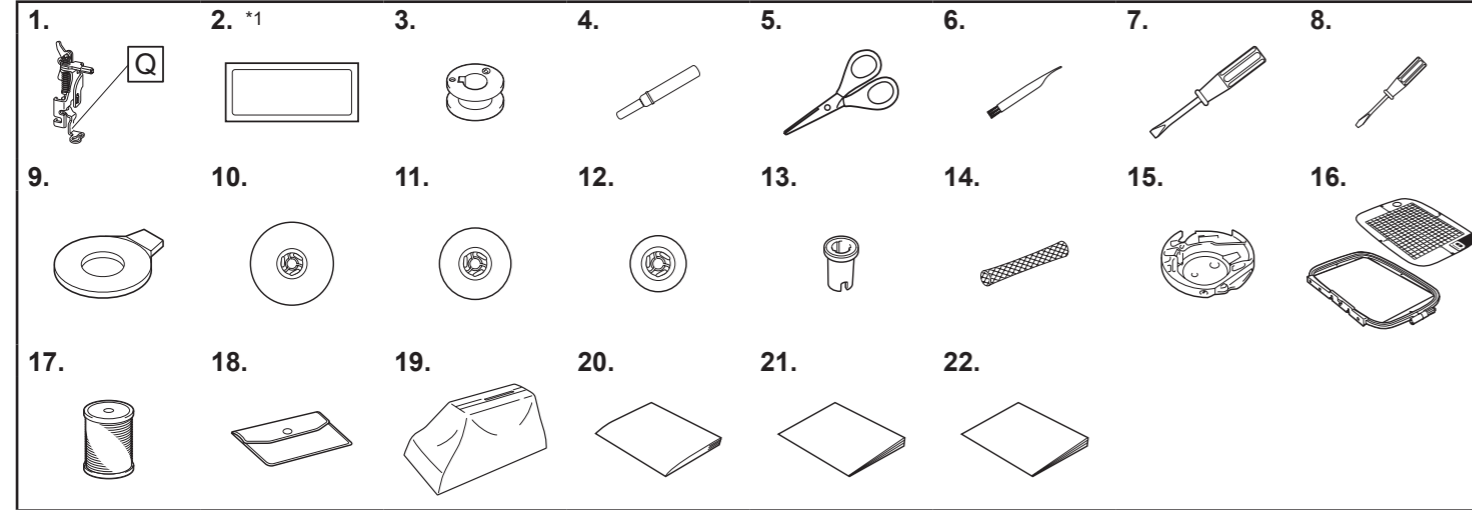

شكراً لشراكتك هذه الماكينة. تم إرفاق الملحقات التالية مع هذا المنتج.

*1 75/11 3 needles, 90/14 1 needle

*1 75/11 3 iğne, 90/14 1 iğne

*1 3 إبر مقياس 75/11،
إبرة واحدة مقياس 90/14

No.	Part Name
1	Embroidery foot "Q" (on machine)
2	Needle set
3	Bobbin (4) (One bobbin is on machine.)
4	Seam ripper
5	Scissors
6	Cleaning brush
7	Screwdriver (large)
8	Screwdriver (small)
9	Disc-shaped screwdriver
10	Spool cap (large)
11	Spool cap (medium) (on machine)
12	Spool cap (small)
13	Thread spool insert (mini king thread spool)
14	Spool net
15	Bobbin case (no color on the screw) (on machine)
16	Embroidery frame set (large) 18 cm (H) × 13 cm (W) (7 inches (H) × 5 inches (W))
17	Embroidery bobbin thread (90 weight, white)
18	Accessory bag
19	Dust cover
20	Operation Manual
21	Quick Reference Guide
22	Embroidery Design Guide