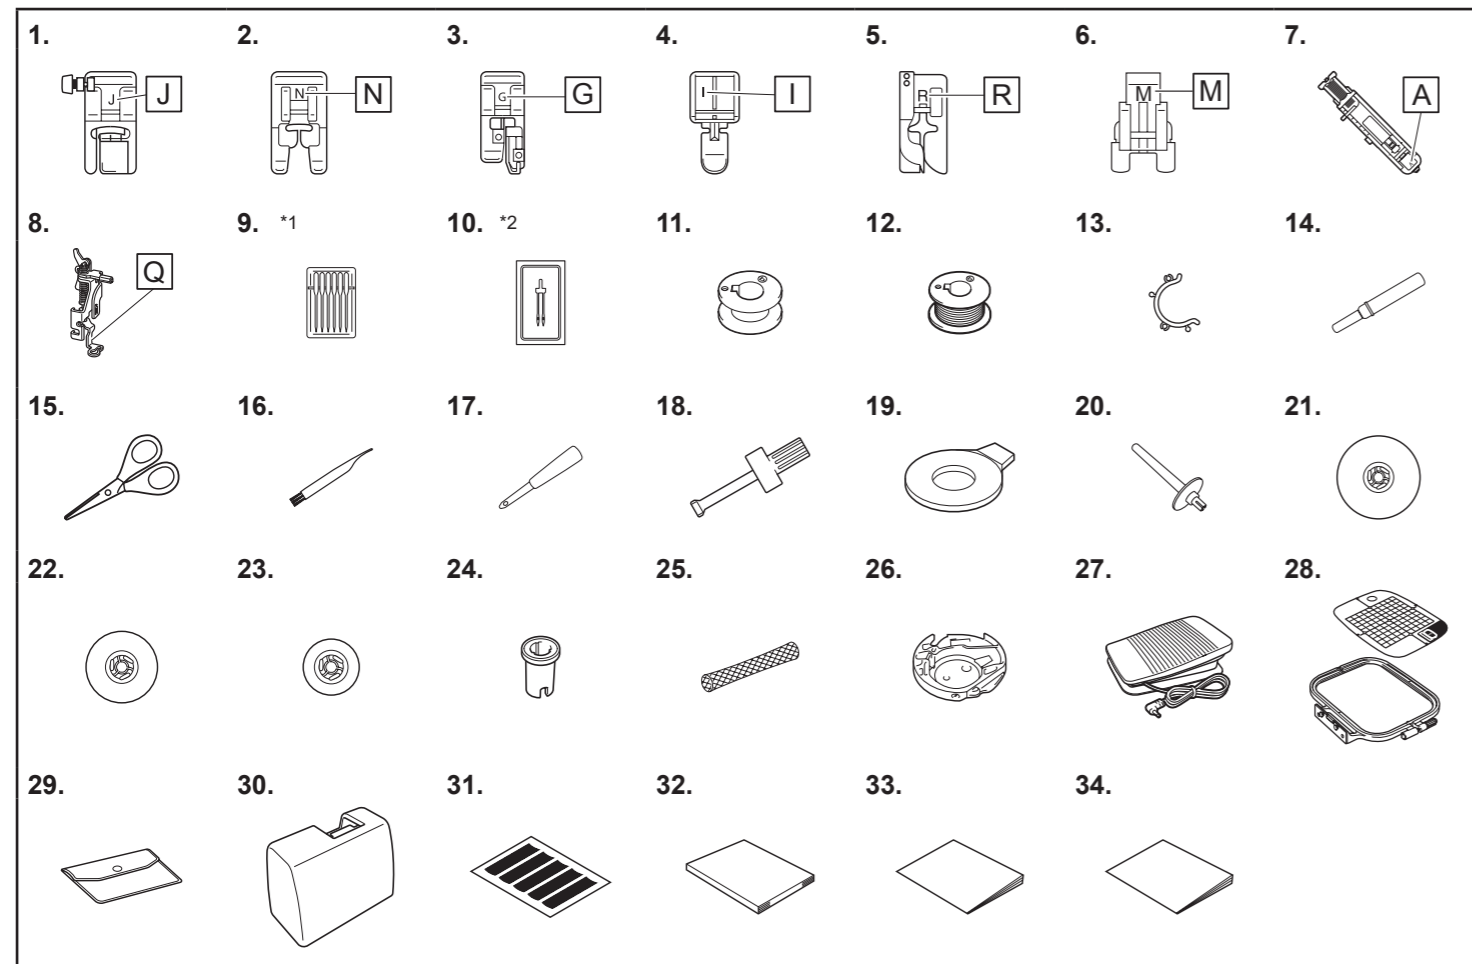

EN Included Accessories

We recommend that you keep this document nearby for future reference.

ES Accesorios incluidos

Recomendamos que tenga este documento a mano por si necesita consultarlo más adelante.

Thank you for purchasing this machine.
The following accessories are included with this product.

Le agradecemos que haya comprado esta máquina.
Con este producto se incluyen los siguientes accesorios.

*1 75/11 2 needles,
90/14 2 needles,
90/14 2 needles: Ball point needle (gold colored)
*2 2/11 needle

*1 2 agujas 75/11,
2 agujas 90/14,
2 agujas 90/14: aguja de punta redonda (color dorado)
*2 Aguja 2/11

No.	Part Name	Part Code
1	Zigzag foot "J" (on machine)	XF9671-101
2	Monogramming foot "N"	XD0810-131
3	Overcasting foot "G"	XC3098-031
4	Zipper foot "I"	X59370-021
5	Blind stitch foot "R"	XE2650-001
6	Button fitting foot "M"	XE2137-101
7	Buttonhole foot "A"	XC2691-133
8	Embroidery foot "Q"	XD0474-151
9	Needle set	X58358-021
10	Twin needle	X59296-121
11	Bobbin (on machine)	SFB: XA5539-151
12	Pre-wound bobbin (4) (60 weight white embroidery bobbin thread)	XG8553-001
13	Bobbin clip (4)	
14	Seam ripper	XZ5082-101
15	Scissors	XC1807-221
16	Cleaning brush	X59476-051
17	Eyelet punch	XG7791-001
18	Screwdriver	XC4237-021
19	Disc-shaped screwdriver	XC1074-051
20	Extra spool pin	XG3488-001
21	Spool cap (large)	130012-027
22	Spool cap (medium) (on machine)	XE1372-003
23	Spool cap (small)	130013-126
24	Thread spool insert (mini king thread spool)	XA5752-121
25	Spool net	XA5523-020
26	Bobbin case (on machine)	XH3366-001
27	Foot controller	XD0501-121 (European area) XC8816-071 (other areas)
28	Embroidery frame set (medium) 10 cm (H) × 10 cm (W) (4 inches (H) × 4 inches (W))	EF62: XF2415-001
29	Accessory bag	XC4487-021
30	Hard case	XG8546-001
31	Grid sheet set	XC4549-020
32	Operation Manual	Contact your authorized Brother dealer.
33	Quick Reference Guide	
34	Embroidery Design Guide	

Note

- The presser foot holder screw is available through your authorized Brother dealer. (Part code: XG1343-001)