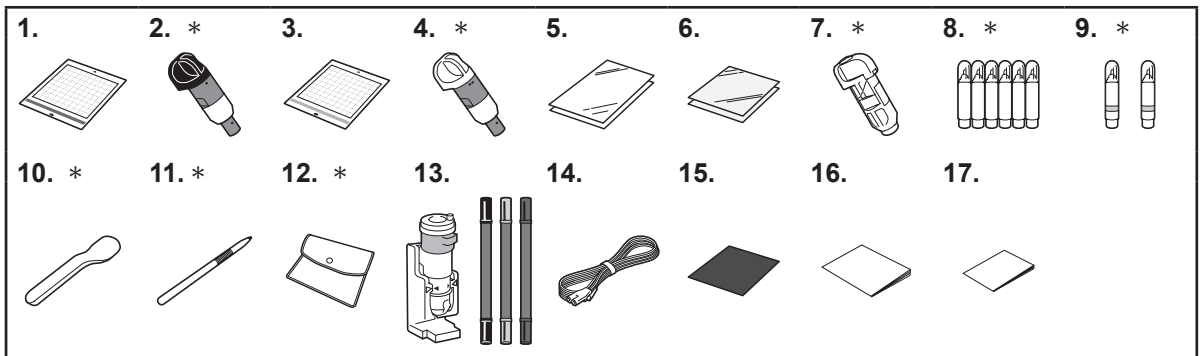

## EN Included Accessories

EN Thank you for purchasing this machine.  
The following accessories are included with this product.

No.	Part Name	Part Code
1	Low tack adhesive mat 12" × 12" (305 mm × 305 mm)	CADXMATLOW12
2	Auto blade holder (black) (with blade installed) *	Holder: CADXHLD1 Blade: CADXBLD1
3	Standard tack adhesive mat 12" × 12" (305 mm × 305 mm)	CADXMATSTD12
4	Thin fabric auto blade holder (beige) (with blade installed) *	Holder: CADXHLDQ1 Blade: CADXBLDQ1
5	Iron-on fabric appliqué contact sheet (white backing)	CASTBL1
6	High tack adhesive fabric support sheet	CASTBL2
7	Pen holder *	CAPENHL1
8	Color pen set *	CAPEN1
9	Erasable pen set *	CAPEN2
10	Spatula *	XF5407-002
11	Touch pen (stylus) *	XE3069-002
12	Accessory bag *	XC4487-021
13	Calligraphy Starter Kit	CADXCLGKIT1
14	Power cord	‡1
15	Cardstock (sample sheet: red 12" × 12" (305 mm × 305 mm))	‡1
16	Product Safety Guide	‡1
17	Getting Started Guide	‡1
-	Online Manuals	<a href="http://s.brother/cmoe/">http://s.brother/cmoe/</a>

### Memo

- The accessories marked with "\*" in the above illustrations and table are located in the storage space inside the front tray cover of the machine.