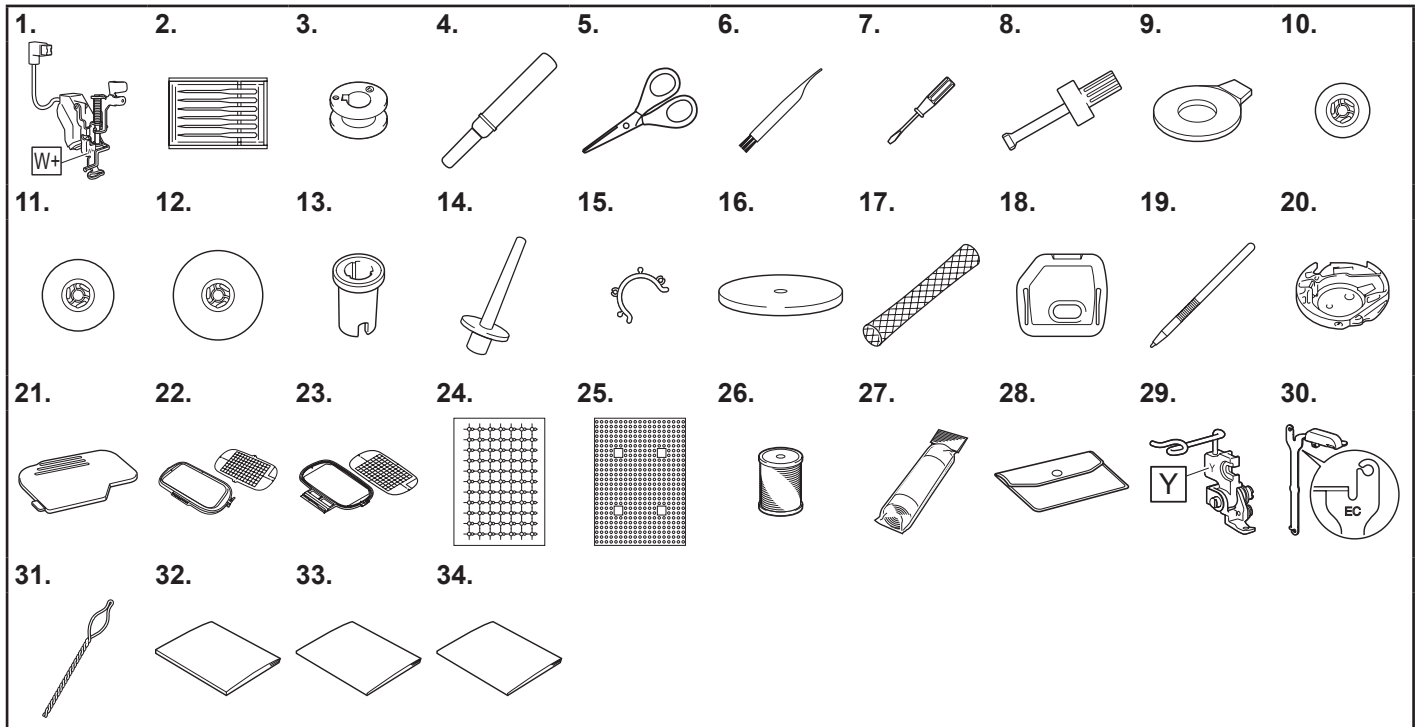

EN Included Accessories

We recommend that you keep this document nearby for future reference.

Thank you for purchasing this machine.
The following accessories are included with this product.

No.	Part Name
1	Embroidery foot "W+" with LED pointer (on machine)
2	Needle set 75/11 6 needles: Ball point needle for embroidery
3	Bobbin × 10 (One bobbin is in machine.)
4	Seam ripper
5	Scissors
6	Cleaning brush
7	Screwdriver (small)
8	Screwdriver (large)
9	Disc-shaped screwdriver
10	Spool cap (small)
11	Spool cap (medium) × 2 (One spool cap is on machine.)
12	Spool cap (large)
13	Thread spool insert (mini king thread spool)
14	Vertical spool pin
15	Bobbin clip × 10
16	Spool felt (on machine)
17	Spool net × 2
18	Embroidery needle plate cover

No.	Part Name
19	Touch pen (stylus)
20	Bobbin case (no color on the screw) (on machine)
21	Bobbin cover (on machine)
22	Embroidery frame with decal set 36 cm (H) × 24 cm (W) (approx. 14 inches (H) × 9-1/2 inches (W))
23	Embroidery frame with decal set 18 cm (H) × 13 cm (W) (approx. 7 inches (H) × 5 inches (W))
24	Embroidery positioning sticker sheets × 4
25	Lens calibration sheet
26	Embroidery bobbin thread (#90, white)
27	Stabilizer material
28	Accessory bag
29	Embroidery couching foot "Y"
30	Yarn guide for embroidery couching
31	Yarn threader
32	Operation Manual
33	Quick Reference Guide
34	Embroidery Design Guide