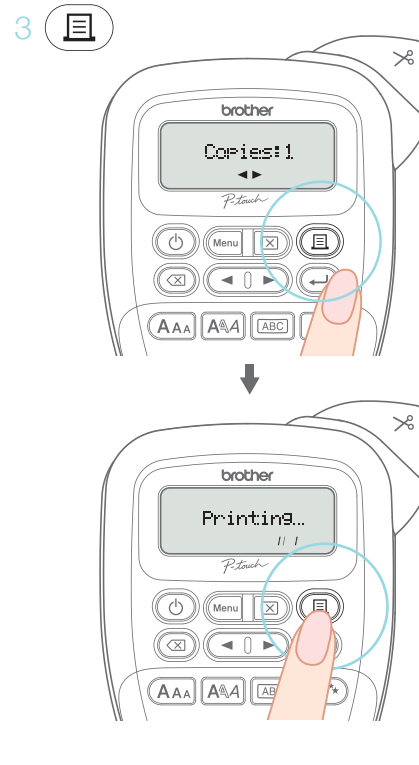

support.brother.com

D032BC001

1 **A A A** [Left/Right Arrow]

2 [] **Large** [Left/Right Arrow] 1/3

3 [Left Arrow]

1 **A A A** [Left/Right Arrow]

2 **A Bold** [Left/Right Arrow] 2/9

3 [Left Arrow]

1 **ABC** [Left/Right Arrow]

2 **Underline** [Left/Right Arrow] 2/9

3 [Left Arrow]

1 [Star Icon] [Left/Right Arrow]

2 **Congrats** [Left/Right Arrow] 11/10

3 [Left Arrow]

1 **Menu** [Left/Right Arrow] **Deco mode** [Left/Right Arrow] 7/10