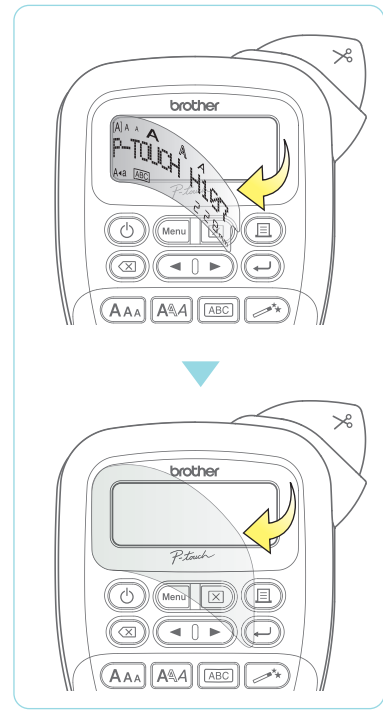

support.brother.com

D032BC001

1 **A A A** [Left/Right Arrow]

2 [] **Large** [Left/Right Arrow] 1/3

3 [Left Arrow]

1 **A A A** [Left/Right Arrow]

2 **A Bold** [Left/Right Arrow] 2/9

3 [Left Arrow]

1 **ABC** [Left/Right Arrow]

2 **Underline** [Left/Right Arrow] 2/9

3 [Left Arrow]

1 [Star Icon] [Left/Right Arrow]

2 **Congrats** [Left/Right Arrow] 11/10

3 [Left Arrow]

1 **Menu** [Left/Right Arrow] **Deco mode** [Left/Right Arrow] 7/10