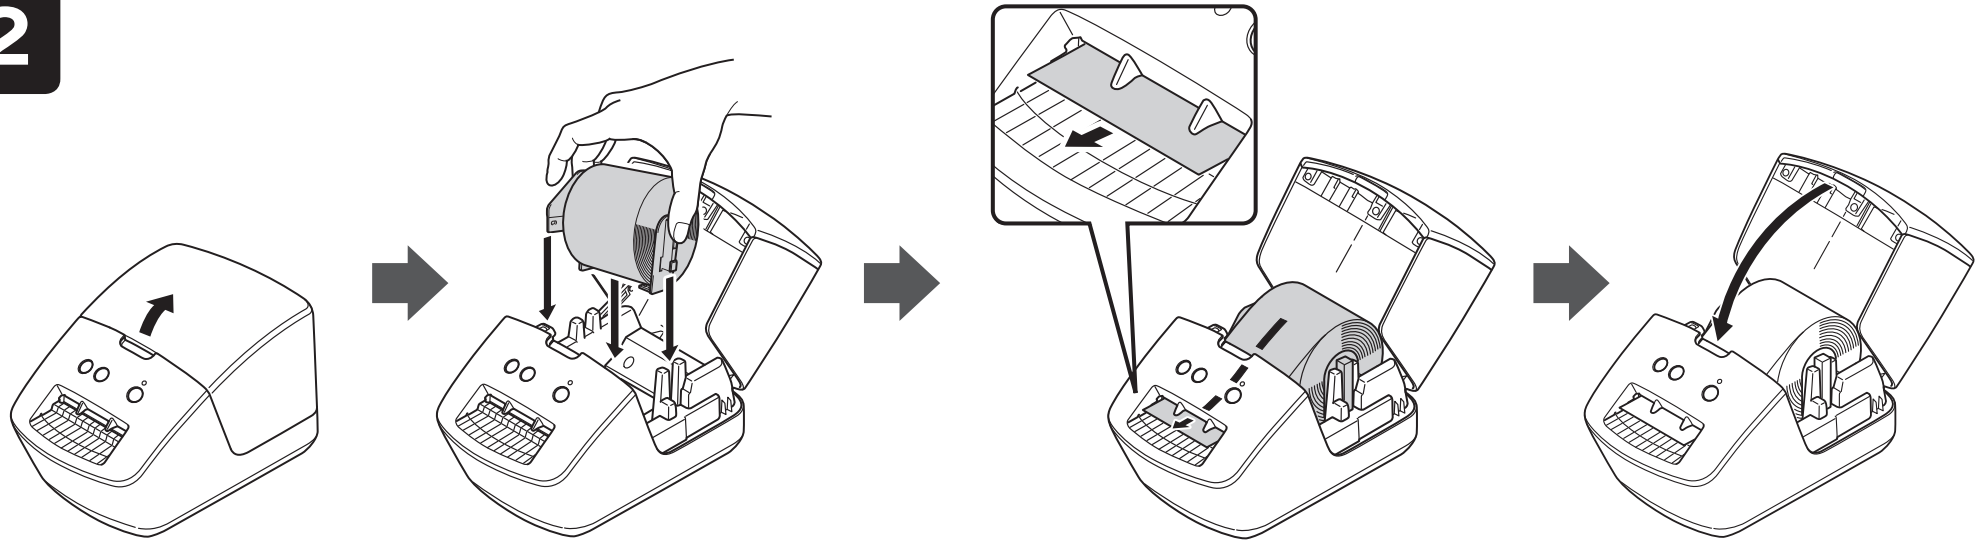

brother

DZ LABEL DZ TAPE

D016J4001

QL-600

support.brother.com

1

2

3