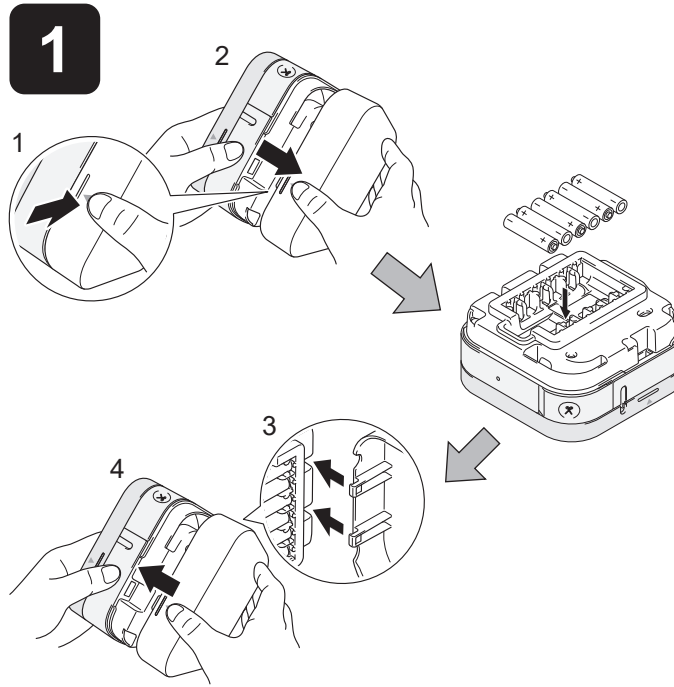

brother

D018U0001A

TZe
TAPE

PT-P300BT

4

P-touch
Design&Print

App Store / Google Play™

⚙️ > Bluetooth > ON