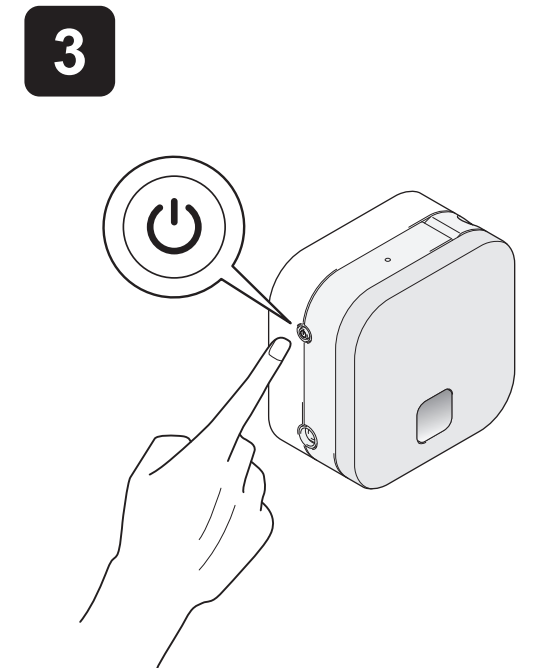

brother

D018U0001A

TZe
TAPE

PT-P300BT

4

P-touch
Design&Print

App Store / Google Play™

⚙️ > Bluetooth > ON