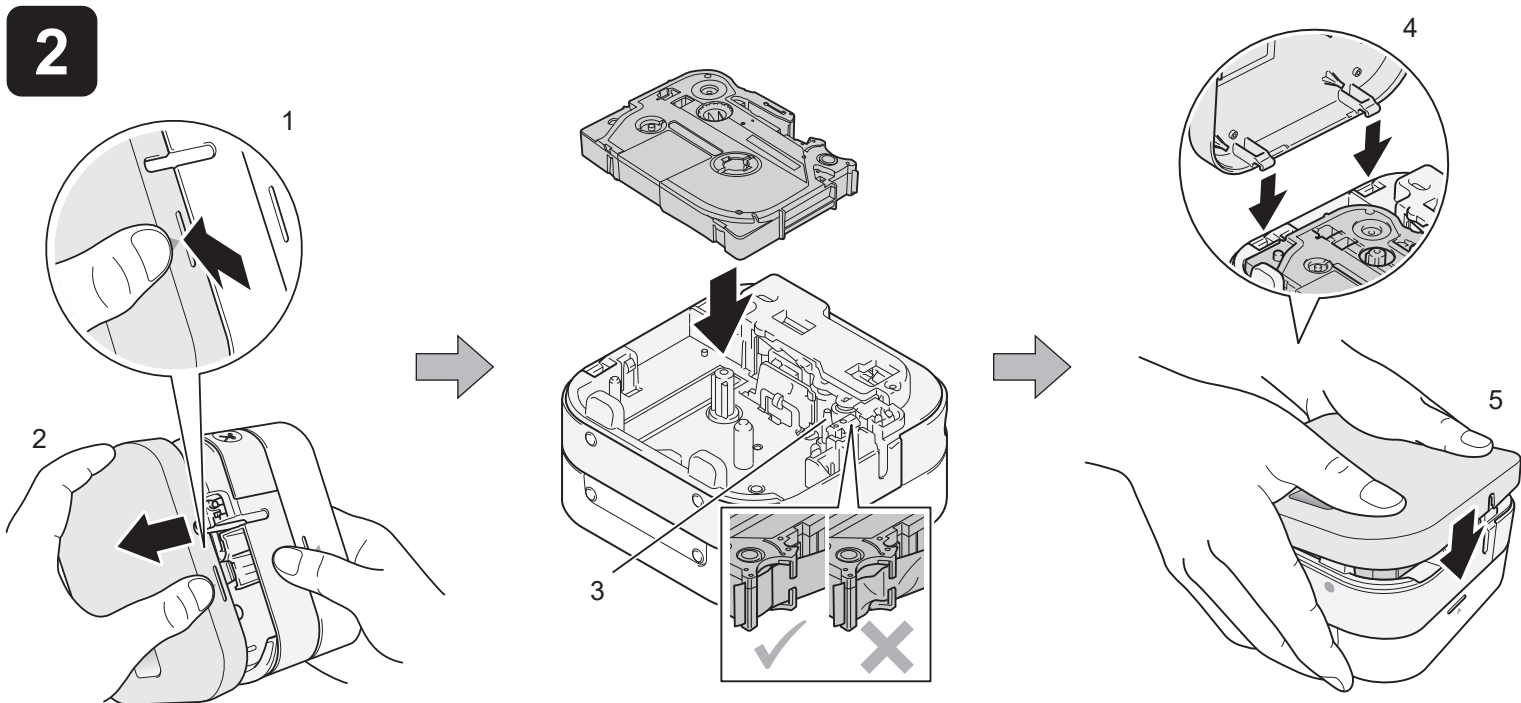

brother

D018U0001A

TZe
TAPE

PT-P300BT

4

P-touch
Design&Print

App Store / Google Play™

⚙️ > Bluetooth > ON