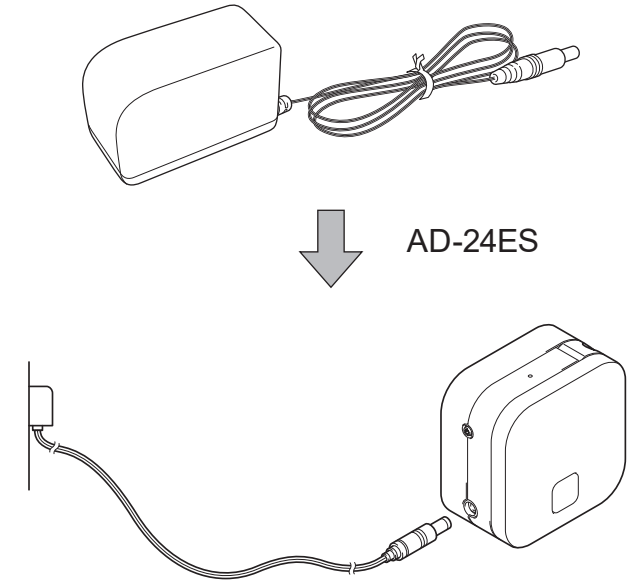

brother

D018U0001A

TZe
TAPE

PT-P300BT

4

P-touch
Design&Print

App Store / Google Play™

⚙️ > Bluetooth > ON