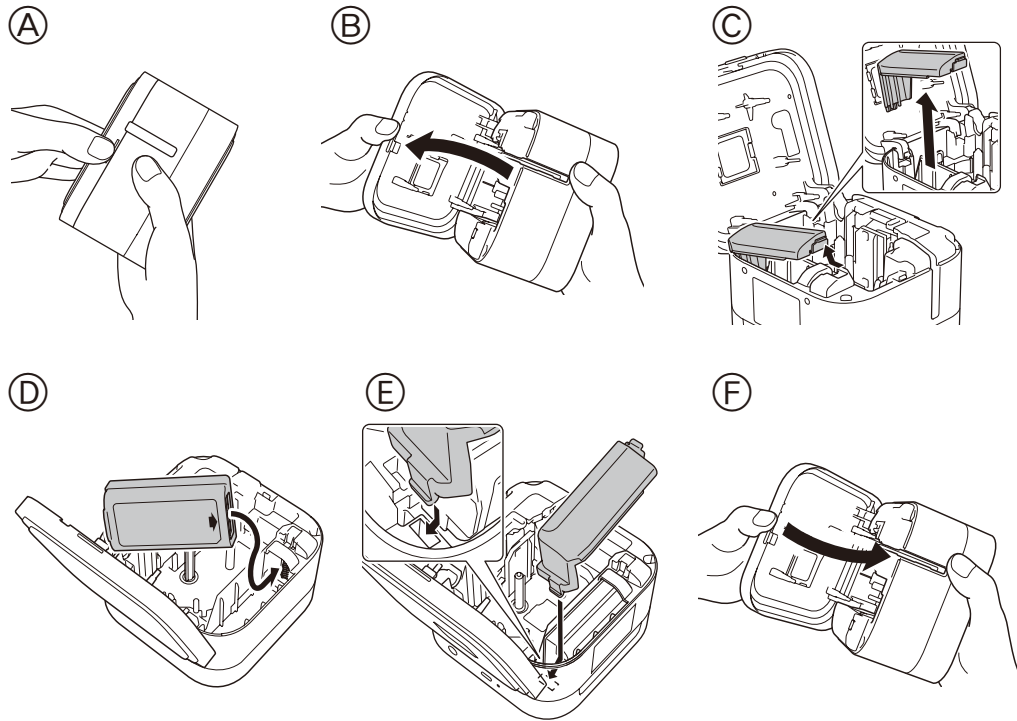

brother

TZe
TAPE

support.brother.com

D01XH4001

PT-P910BT

1

2

3