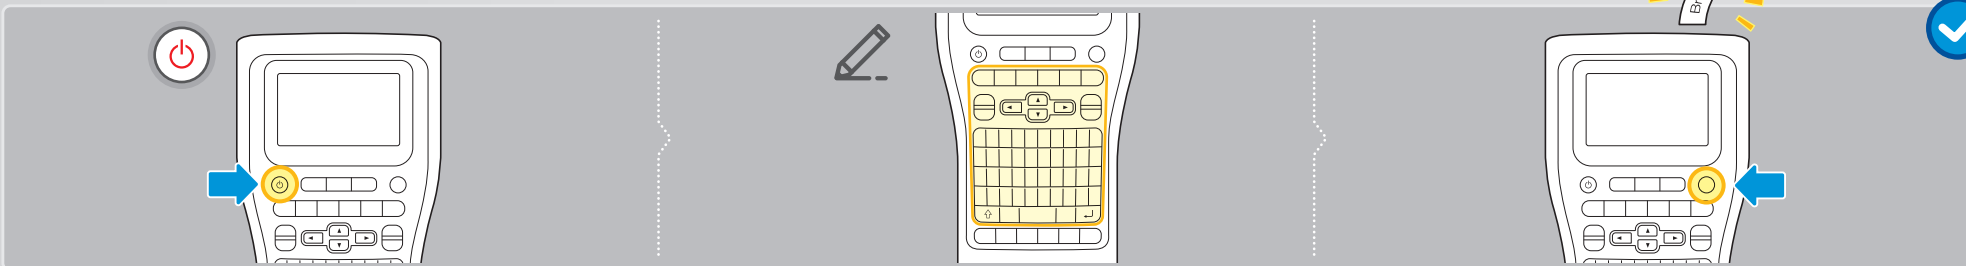

PT-E560BT

APP Brother Pro Label Tool

Bluetooth®

install.brother