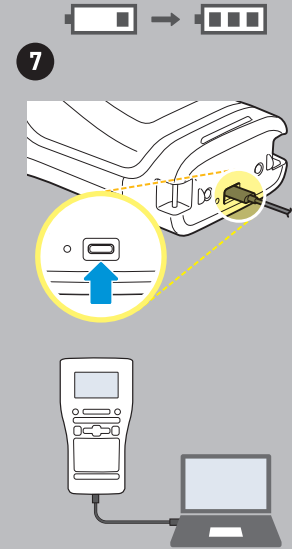

brother

D02VB6001

P-touch

PT-E510

PT-E560BT

TZe  
TAPE  
HGe  
TAPE  
HSe  
TUBE

support.brother.com

1

PT-E560BT

APP Brother Pro Label Tool

Bluetooth®

install.brother

[https://support.brother.com/g/s/appinfo/lm/rdqr.html?prod=pte560bt&media=qsg&content=protape\\_web](https://support.brother.com/g/s/appinfo/lm/rdqr.html?prod=pte560bt&media=qsg&content=protape_web)