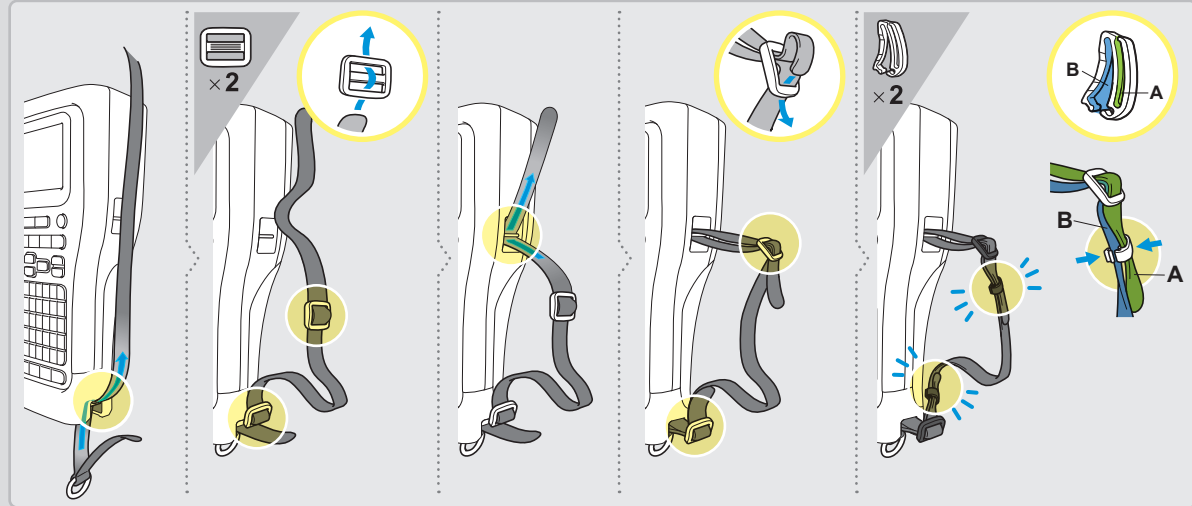

brother

D02VB6001

P-touch

PT-E510

PT-E560BT

TZe  
TAPE  
HGe  
TAPE  
HSe  
TUBE

support.brother.com

1

PT-E560BT

APP Brother Pro Label Tool

Bluetooth®

install.brother

[https://support.brother.com/g/s/appinfo/lm/rdqr.html?prod=pte560bt&media=qsg&content=protape\\_web](https://support.brother.com/g/s/appinfo/lm/rdqr.html?prod=pte560bt&media=qsg&content=protape_web)