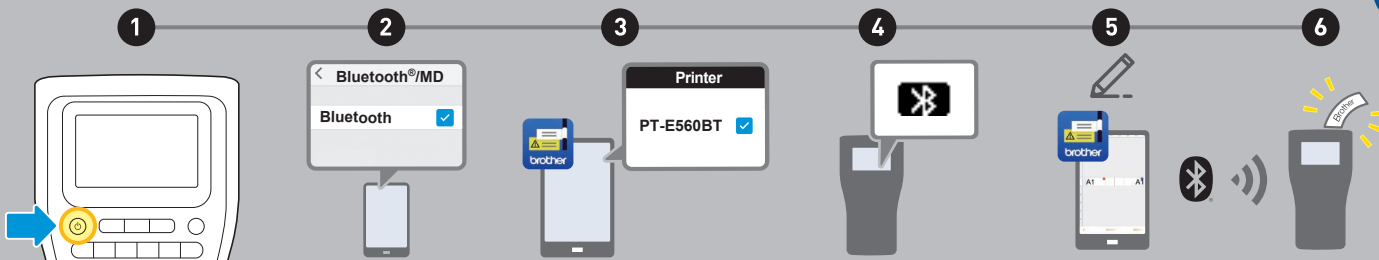

PT-E560BT

APP Brother Pro Label Tool

Bluetooth®

install.brother