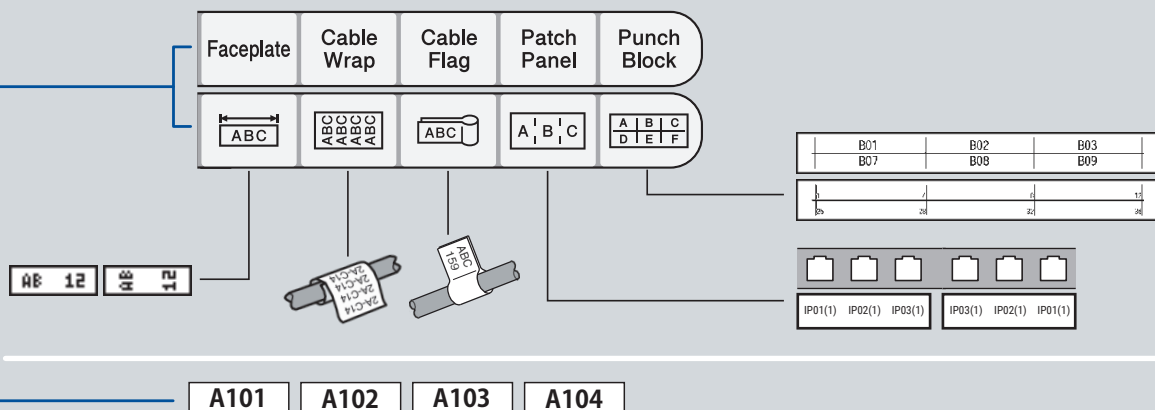

PT-E560BT

APP Brother Pro Label Tool

Bluetooth®

install.brother